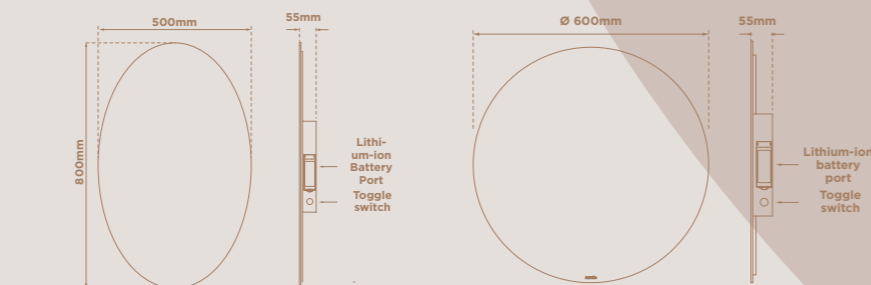

LUSTRO

CODE	SIZE	WATTS	VOL	LED COLOUR	LUMENS	RRP
SE140049NO	390 x 500mm	2.7W	12V	Natural white (4000K)	188 lm	£159.08
SE140059NO	500 x 700mm	2.7W	12V	Natural white (4000K)	188 lm	£190.61
SE140069NO	500 x 800mm (Oval)	2.7W	12V	Natural white (4000K)	188 lm	£181.84
SE140079NO	Ø 600mm	2.7W	12V	Natural white (4000K)	188 lm	£160.42