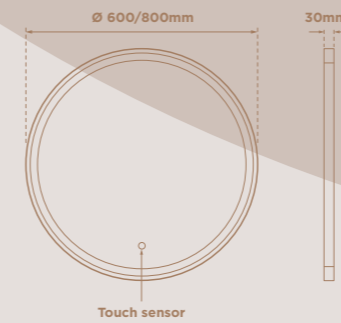

CODE	SIZE	FINISH	WATTS	VOLTAGE	LED COLOUR	LUMENS	CABLE LENGTH	RRP
SE30038PO	Ø 600mm	Matt Black	42W	240V	CCT	596 lm	1000mm	£225.64
SE30598PO	Ø 800mm	Matt Black	42W	240V	CCT	596 lm	1000mm	£281.07
SE30035PO	Ø 600mm	Brushed Brass	42W	240V	CCT	596 lm	1000mm	£266.18
SE30495PO	Ø 800mm	Brushed Brass	42W	240V	CCT	596 lm	1000mm	£299.72