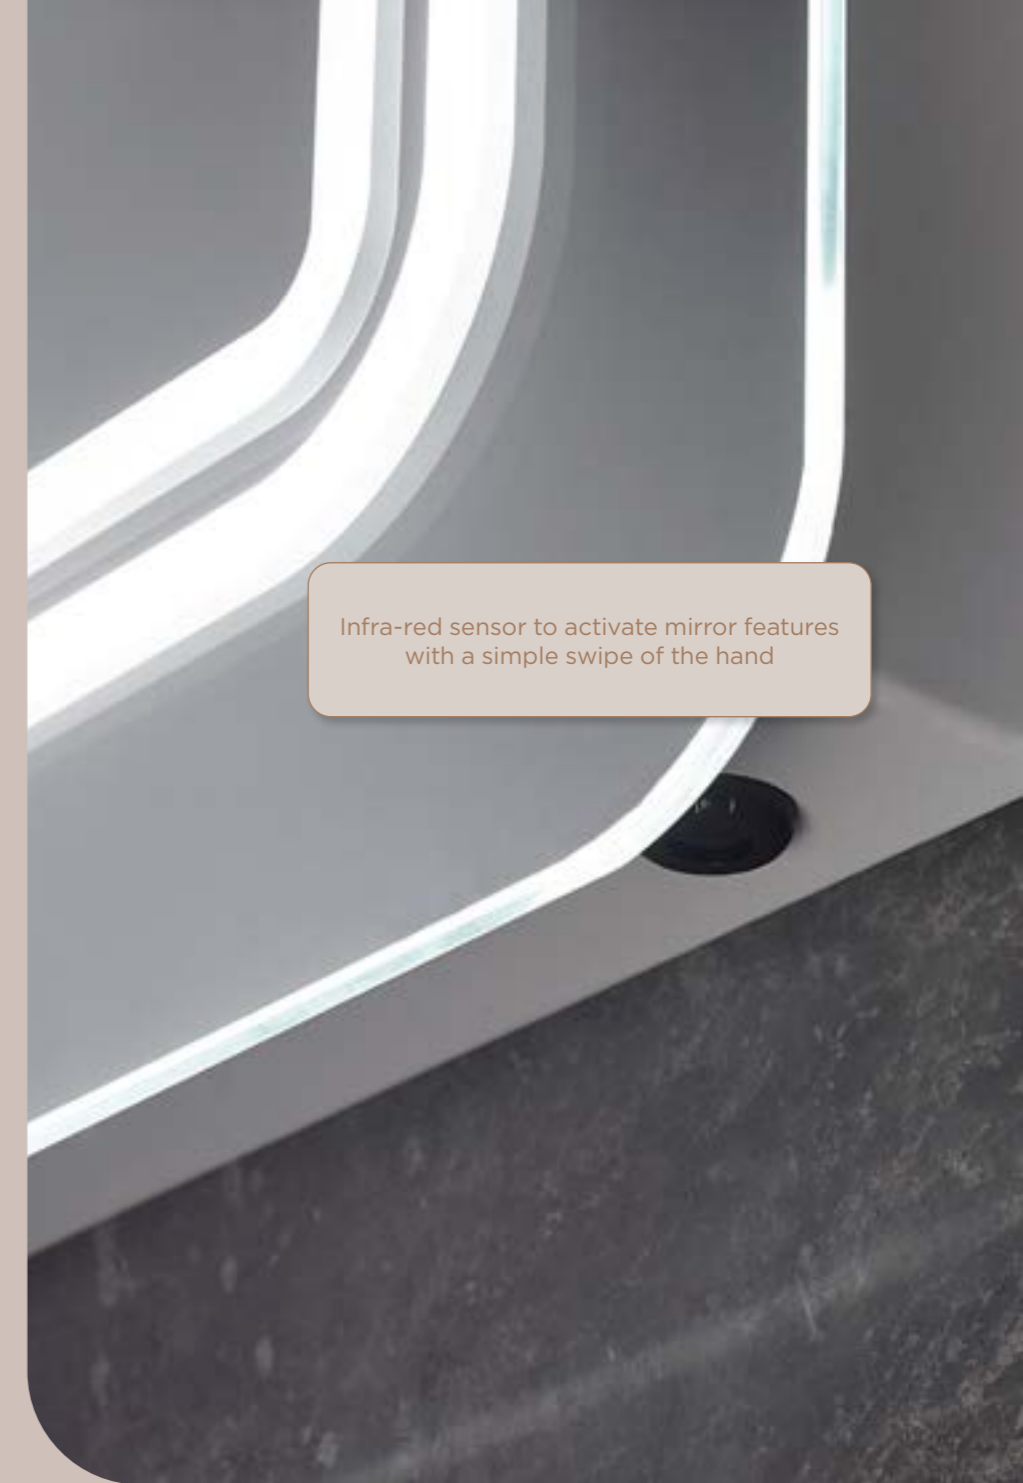

## BACKLIT DUAL LIGHT TEMPERATURE LED MIRROR

- Cool white light (6000K) perfect for a crisp, refreshing glow and Warm light (4000K) creates a warm and inviting ambiance
- Back-lit illumination, provides an ambient soft glow
- Touch sensor to activate and control the mirror features with a simple tap
- Integrated demister pad for a steam free reflection
- IP44 rating for safe use in the bathroom
- Keyhole mounted installation

CODE	DIMENSIONS	RRP
SE30716DMO	700 x 500 x 32mm	£347.54

Touch sensor to activate and control the mirror features with a simple tap

Cool White

Infra-red sensor to activate mirror features with a simple swipe of the hand