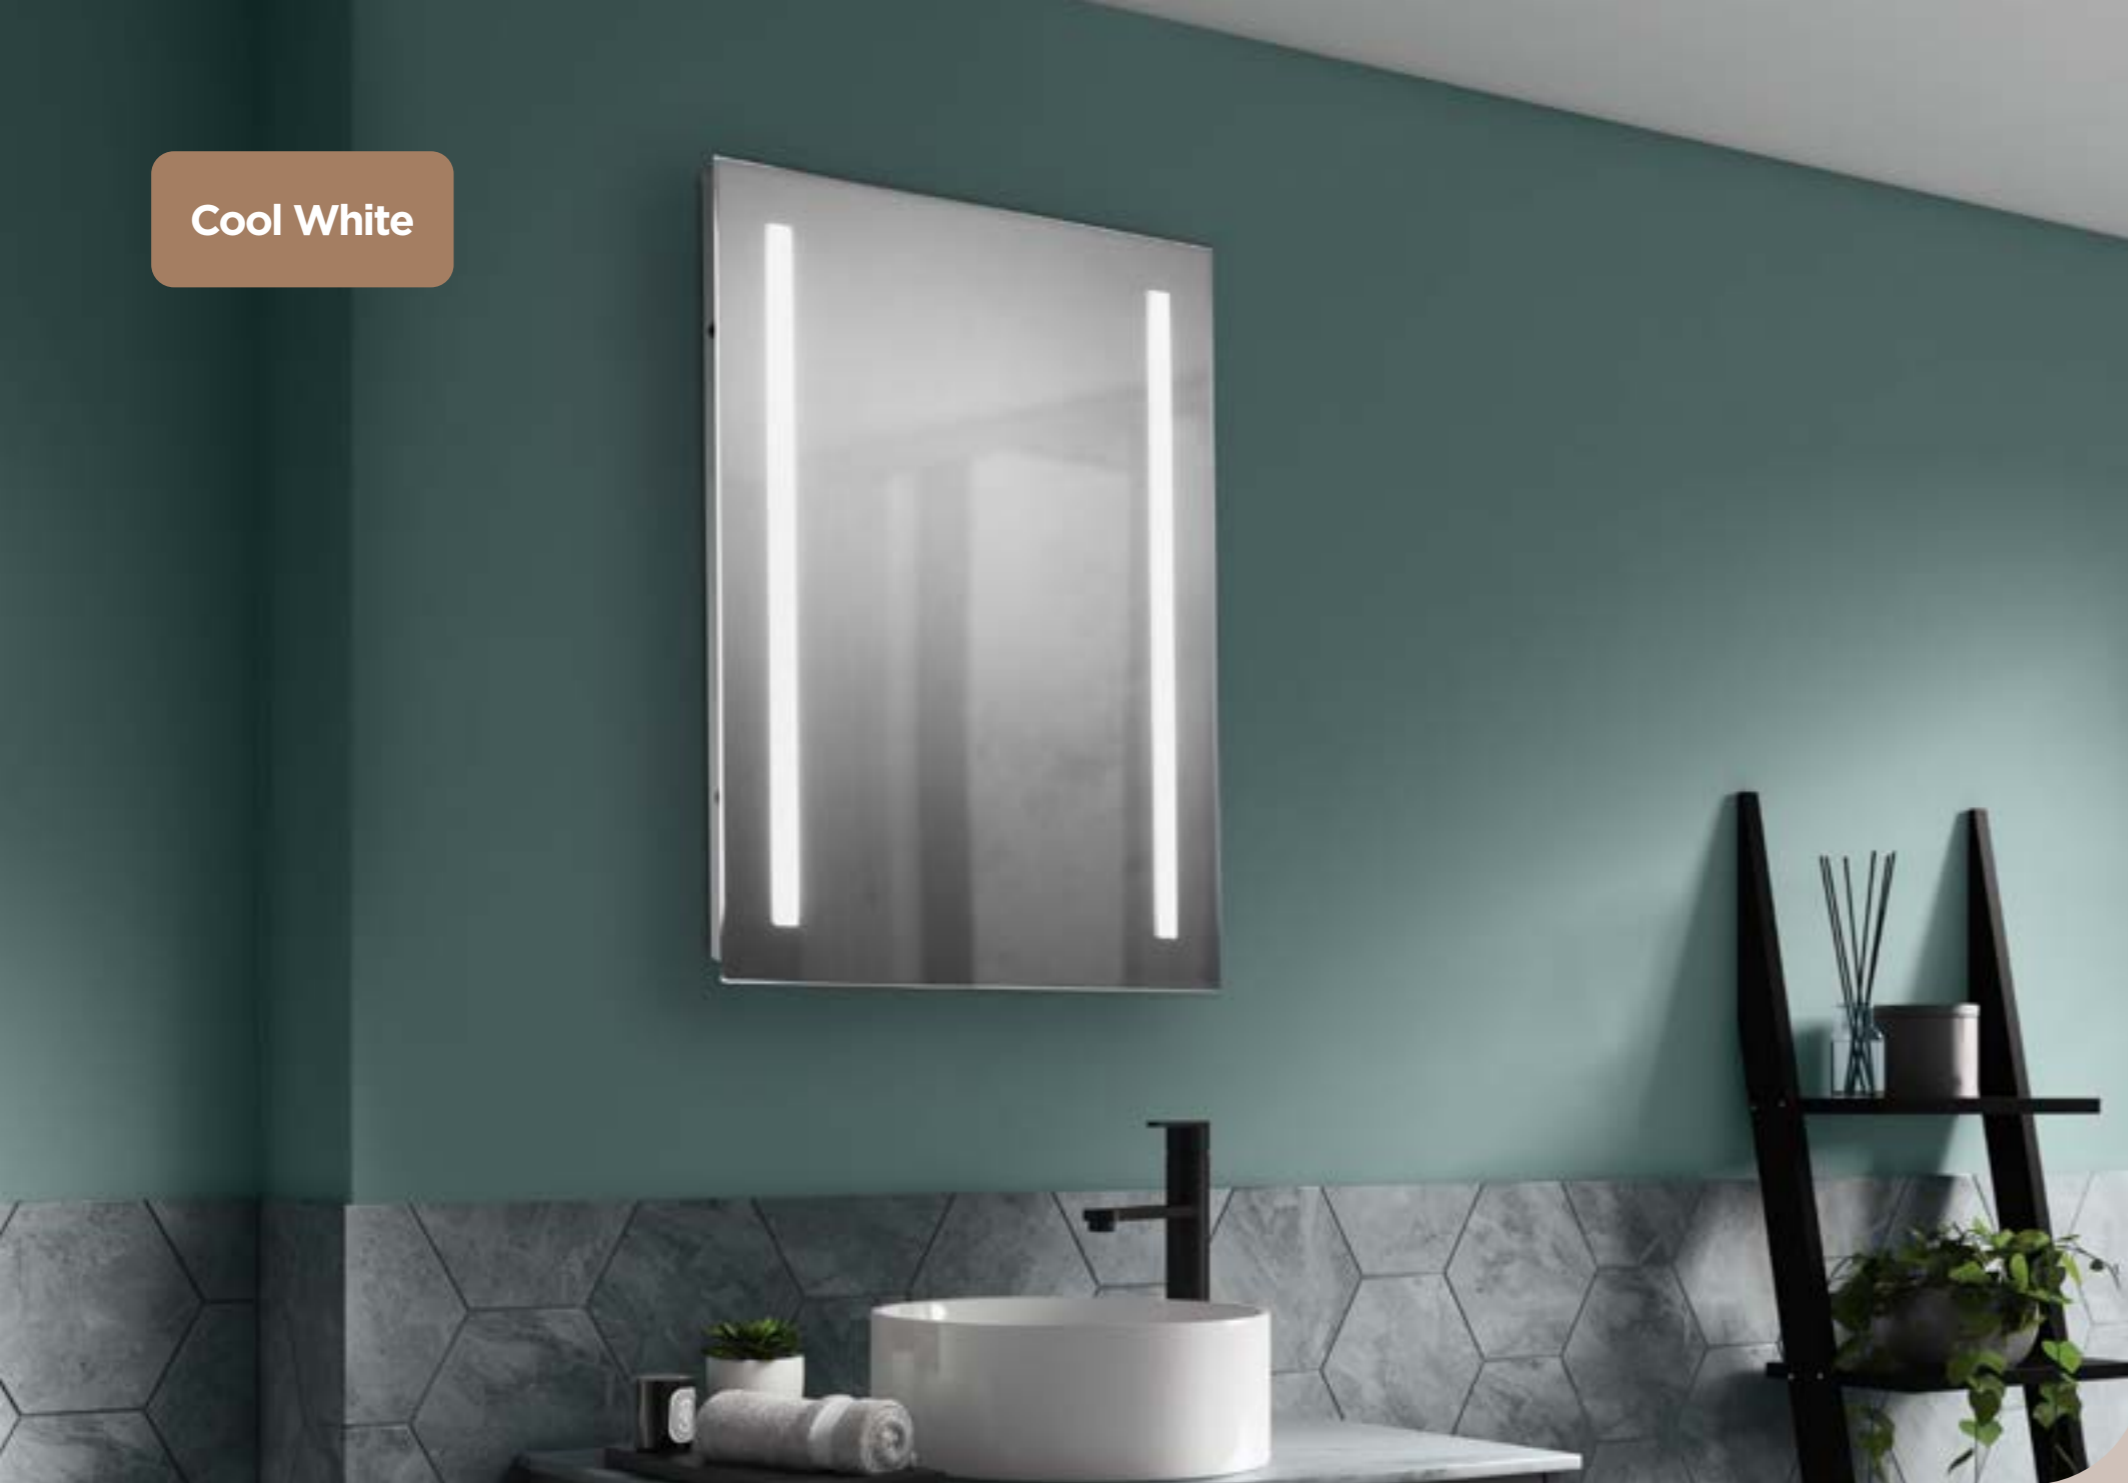

Cool White

Uno

SLIMLINE LED MIRROR

- Cool white light (6000K) perfect for a crisp, refreshing ambiance
- Front-lit illumination, provides a glare-free light for close up tasks like shaving and makeup application
- Infra-red sensor to activate mirror features with a simple swipe of the hand
- Integrated demister pad for a steam free reflection
- IP44 rating for safe use in the bathroom
- Can be mounted as portrait or landscape with back box installation

CODE	DIMENSIONS	RRP
SE34095CO	500 x 700 x 35mm	£224.70