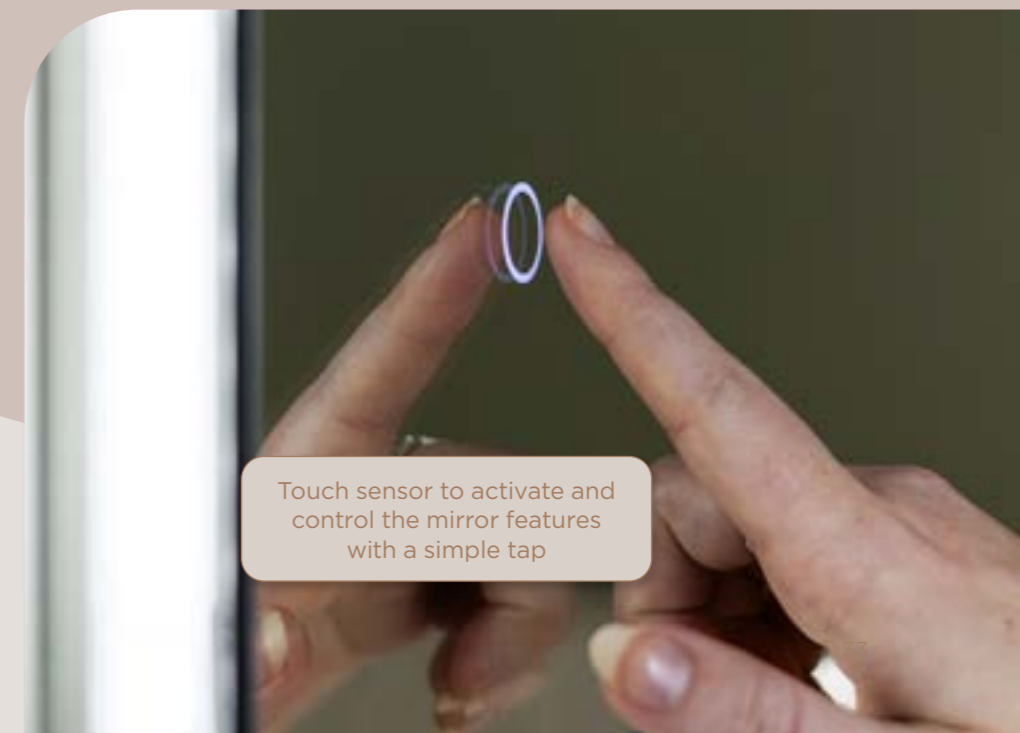

Touch sensor to activate and control the mirror features with a simple tap