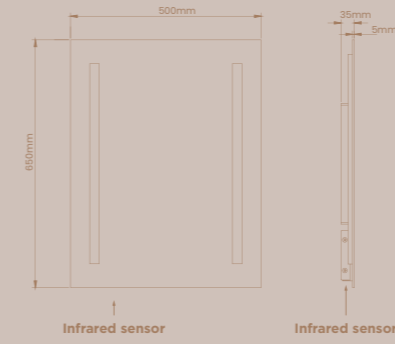

ESTER PLUS

CODE	FINISH	SIZE	WATTS	VOLTAGE	LED COLOUR	LUMENS	CABLE LENGTH	RRP
SE34595CO	Matt Black	500 x 650mm	33W	240V	Cool (6000K)	2240 lm	1000mm	£184.78

FRONTIER LANDSCAPE