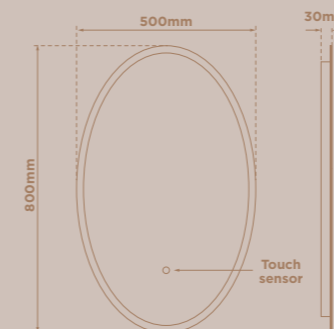

### AURORA

CODE	SIZE	WATTS	VOLTAGE	LED COLOUR	LUMENS	CABLE LENGTH	RRP
SE30395PO	Ø 500 x 800mm	31W	240V	CCT	1728 lm	1000mm	£372.75