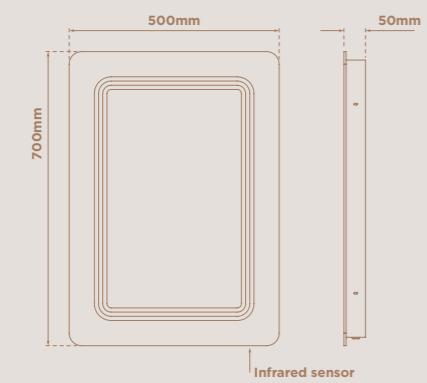

SHANNON

CODE	SIZE	WATTS	VOLTAGE	LED COLOUR	LUMENS	RRP
SE30679CO	700 x 500 x 50mm	41W	240V	Cool (6000K)	1232 lm	£361.20

SPIRO