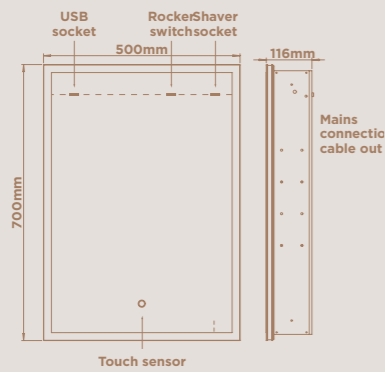

CODE	DESIGN	SIZE	WATTS	VOLTAGE	LED COLOUR	LUMENS	CABLE LENGTH	RRP
SE30298TO	Single Door	700 x 500 x 116mm	21W	240V	TrioTone®	1890 lm	1050mm	£791.70
SE30798TO	Double Door	700 x 600 x 116mm	65W	240V	TrioTone®	n/a	1050mm	£941.72

FINLAY PLUS