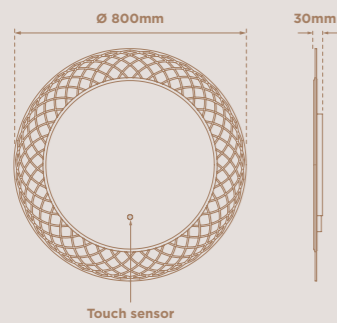

CODE	SIZE	WATTS	VOLTAGE	LED COLOUR	CABLE LENGTH	RRP
SE30595PO	Ø 800mm	34W	240V	CCT	1050mm	£564.92

UNO