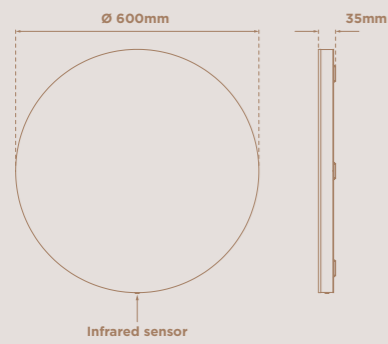

LUNA

CODE	SIZE	WATTS	VOLTAGE	LED COLOUR	LUMENS	CABLE LENGTH	RRP
SE30683CO	Ø 600 x 35mm	23W	240V	Cool (6000K)	443 lm	800mm	£332.85