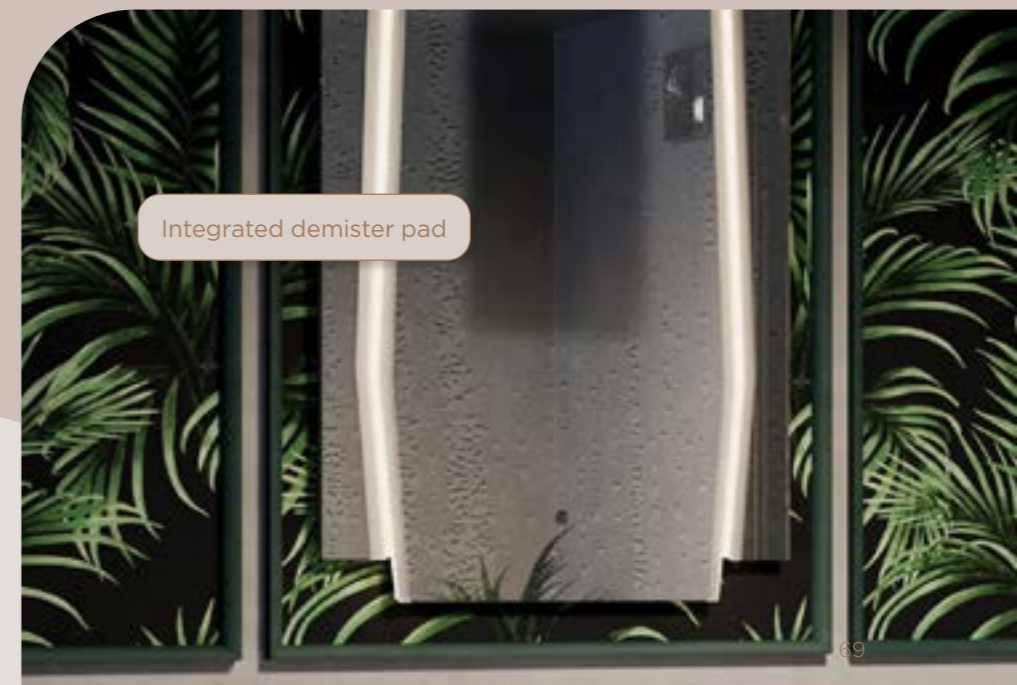

Integrated demister pad