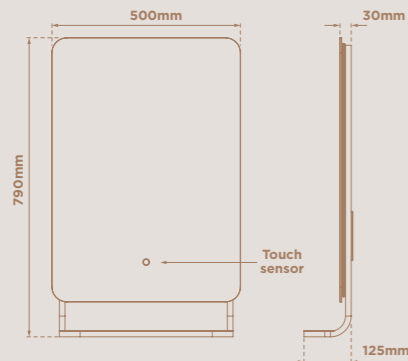

HARBOUR

CODE	SIZE	WATTS	VOLTAGE	LED COLOUR	LUMENS	CABLE LENGTH	RRP
SE30098PO	790 x 500 x 125mm	31W	240V	CCT	3276 lm	1000mm	£420.41

HEBE