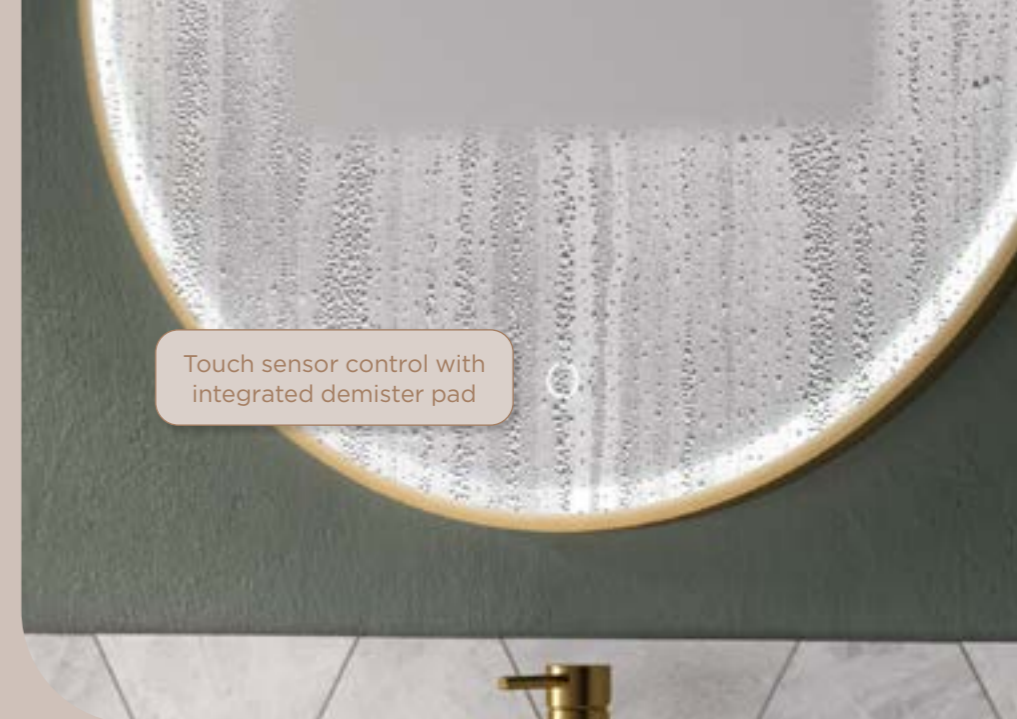

Available in matt black or brushed brass