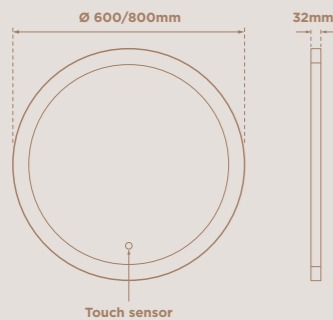

CODE	SIZE	WATTS	VOLTAGE	LED COLOUR	CABLE LENGTH	RRP
SE30096PO	Ø 800mm	30W	240V	TrioTone®	1050mm	£331.80