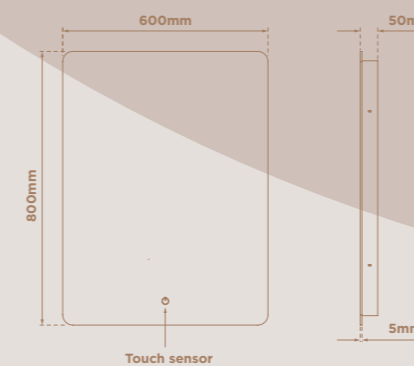

REAGAN

CODE	SIZE	WATTS	VOLTAGE	LED COLOUR	LUMENS	RRP
SE30672CO	800 x 600 x 50mm	39W	240V	*CCT	960 lm	£382.20