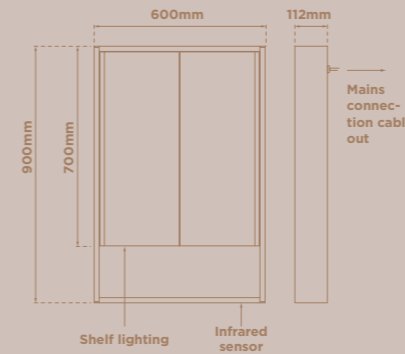

CODE	SIZE	WATTS	VOLTAGE	LED COLOUR	CABLE LENGTH	RRP
SE30398PO	900 x 600mm	12.5W	240V	CCT	1050mm	£1,005.48