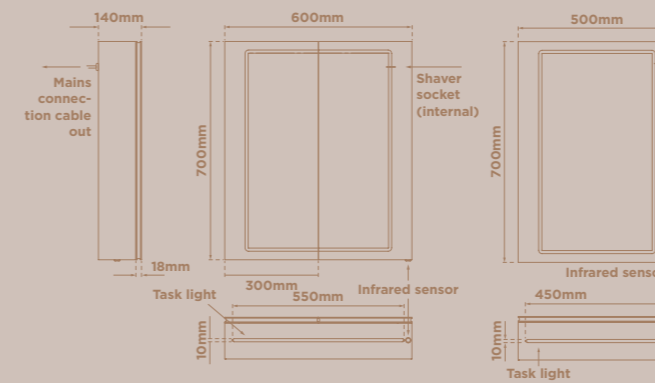

CODE	DESIGN	SIZE	WATTS	VOLTAGE	LED COLOUR	LUMENS	CABLE LENGTH	RRP
SE30194CO	Single Door	700 x 500 x 140mm	36.2W	240V	Cool (6000K)	3960 lm	1050mm	£747.60
SE30394CO	Double Door	700 x 600 x 140mm	54.5W	240V	Cool (6000K)	4590 lm	1050mm	£926.10

SYDNEY