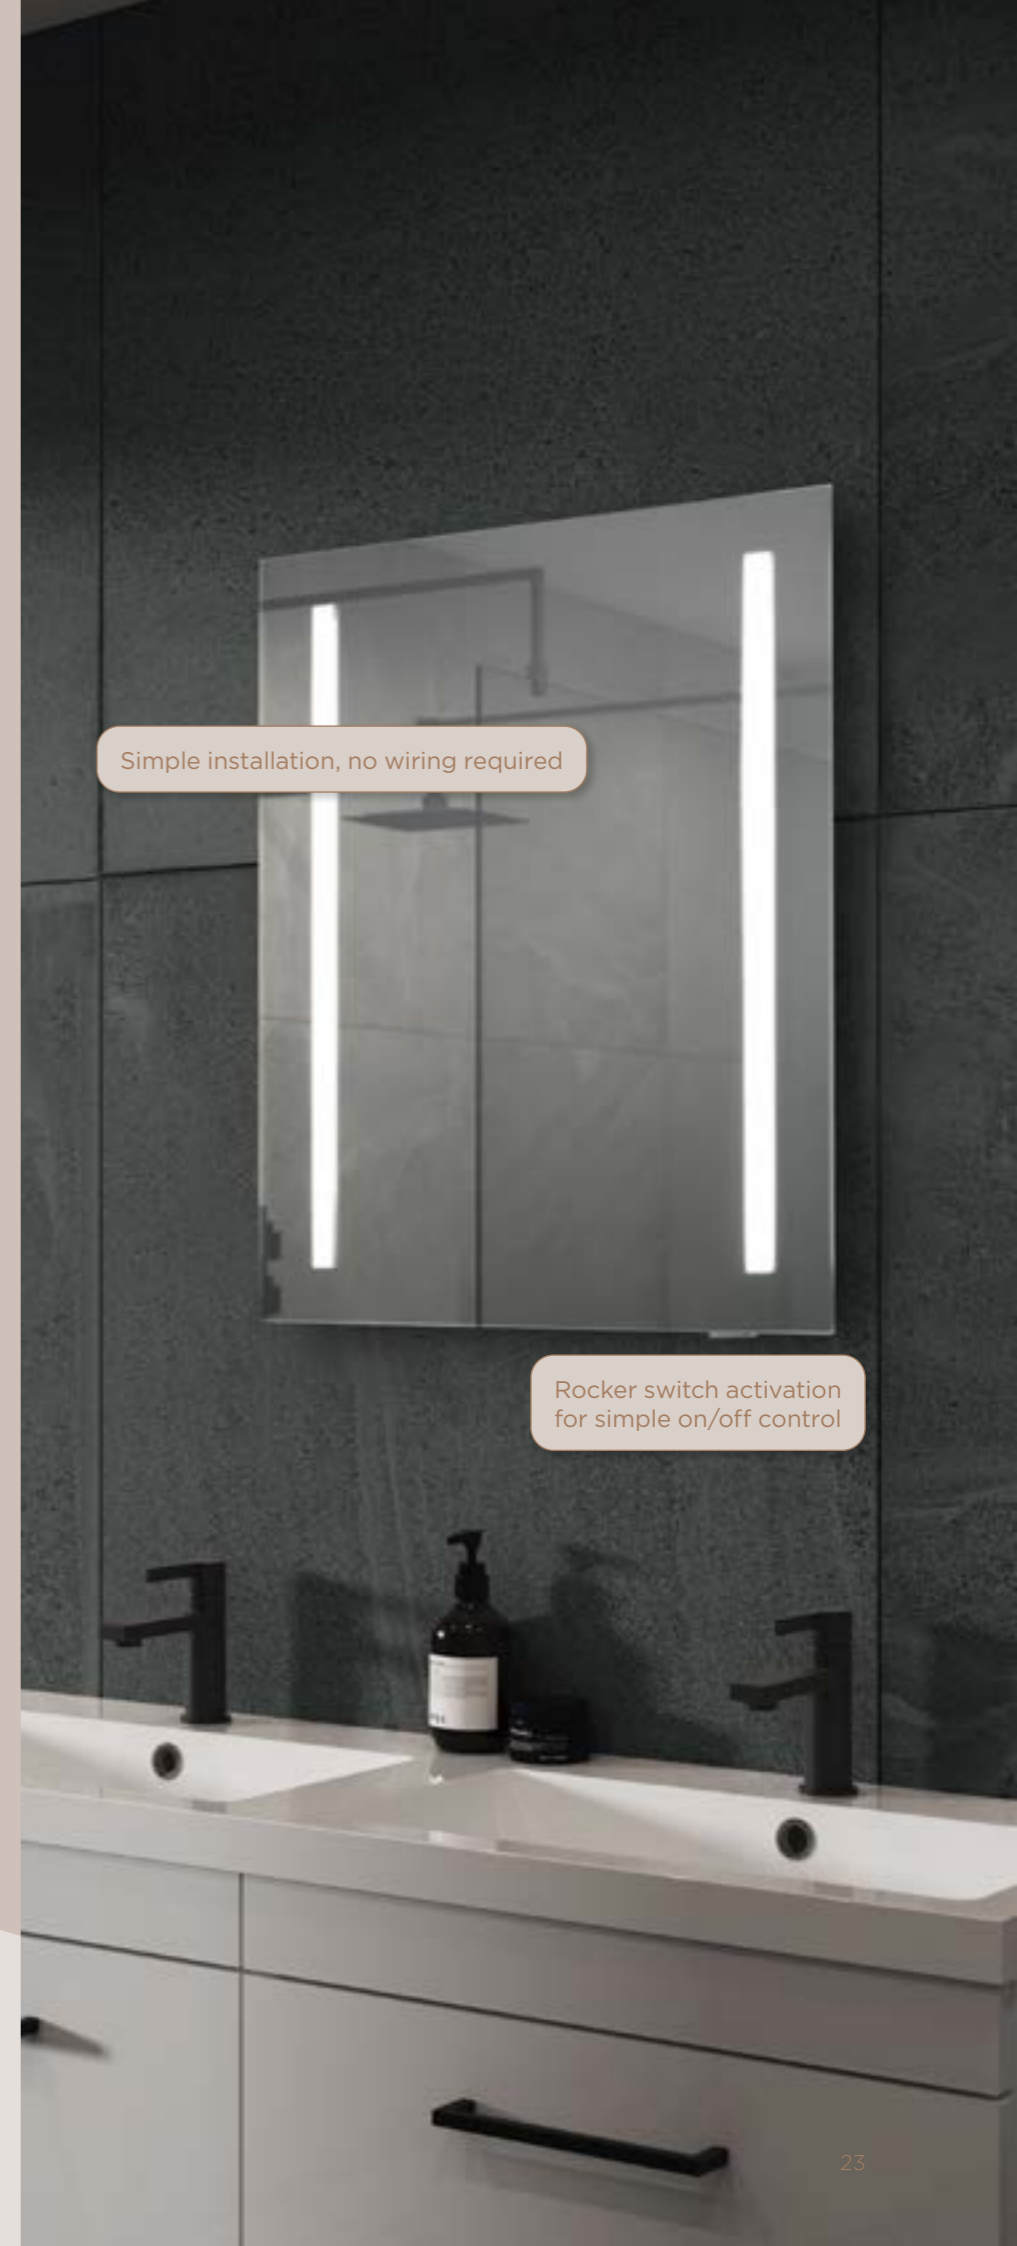

Simple installation, no wiring required

Rocker switch activation for simple on/off control