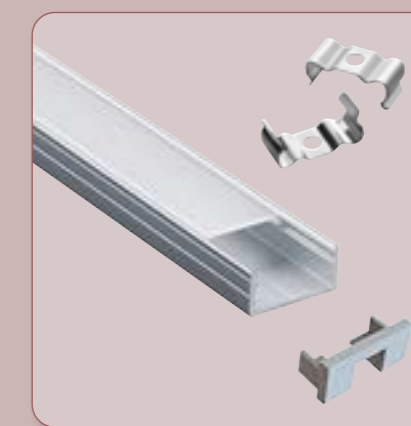

Fino

SURFACE MOUNTED PROFILE

- Perfect illumination for inside cupboards, vanity drawers or under shelving.
- Opal PC cover to diffuse the LED points.
- Mounting brackets and end caps supplied with each profile.
- Additional mounting brackets and end caps sold separately.
- Available in both an aluminium and black finish options.
- Easy surface mounted installation.