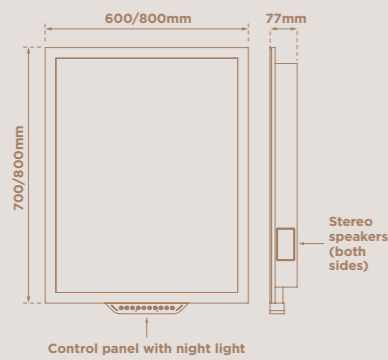

LUKA

CODE	SIZE	WATTS	VOLTAGE	LED COLOUR	LUMENS	RRP
LS30442TO	500 x 700 x 77mm	28W	240V	2800-4900K	710-1267 lm	£471.46
LS30542TO	600 x 800 x 77mm	32W	240V	2800-4900K	710-1267 lm	£1,065.82