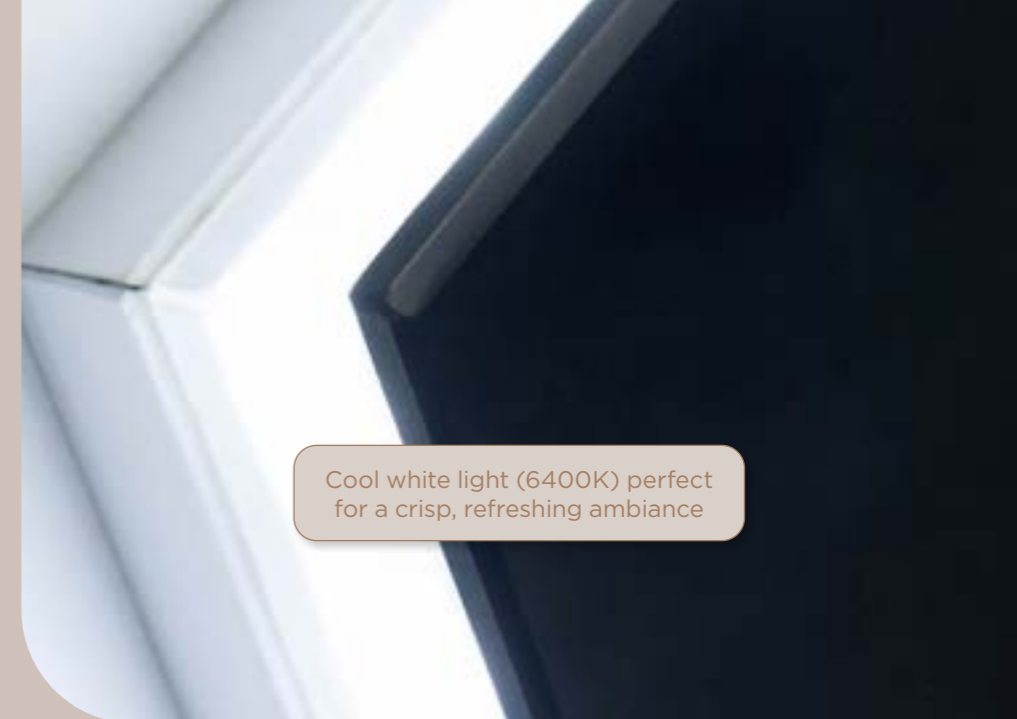

Cool White

Cool white light (6400K) perfect for a crisp, refreshing ambiance