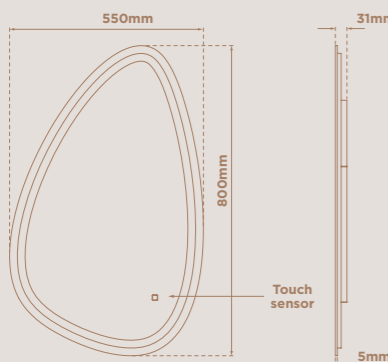

## MISTRAL

CODE	SIZE	WATTS	VOLTAGE	LED COLOUR	LUMENS	CABLE LENGTH	RRP
SE30717CO	800 x 550 x 31mm	23.7W	240V	*CCT	596 lm	1000mm	£426.30