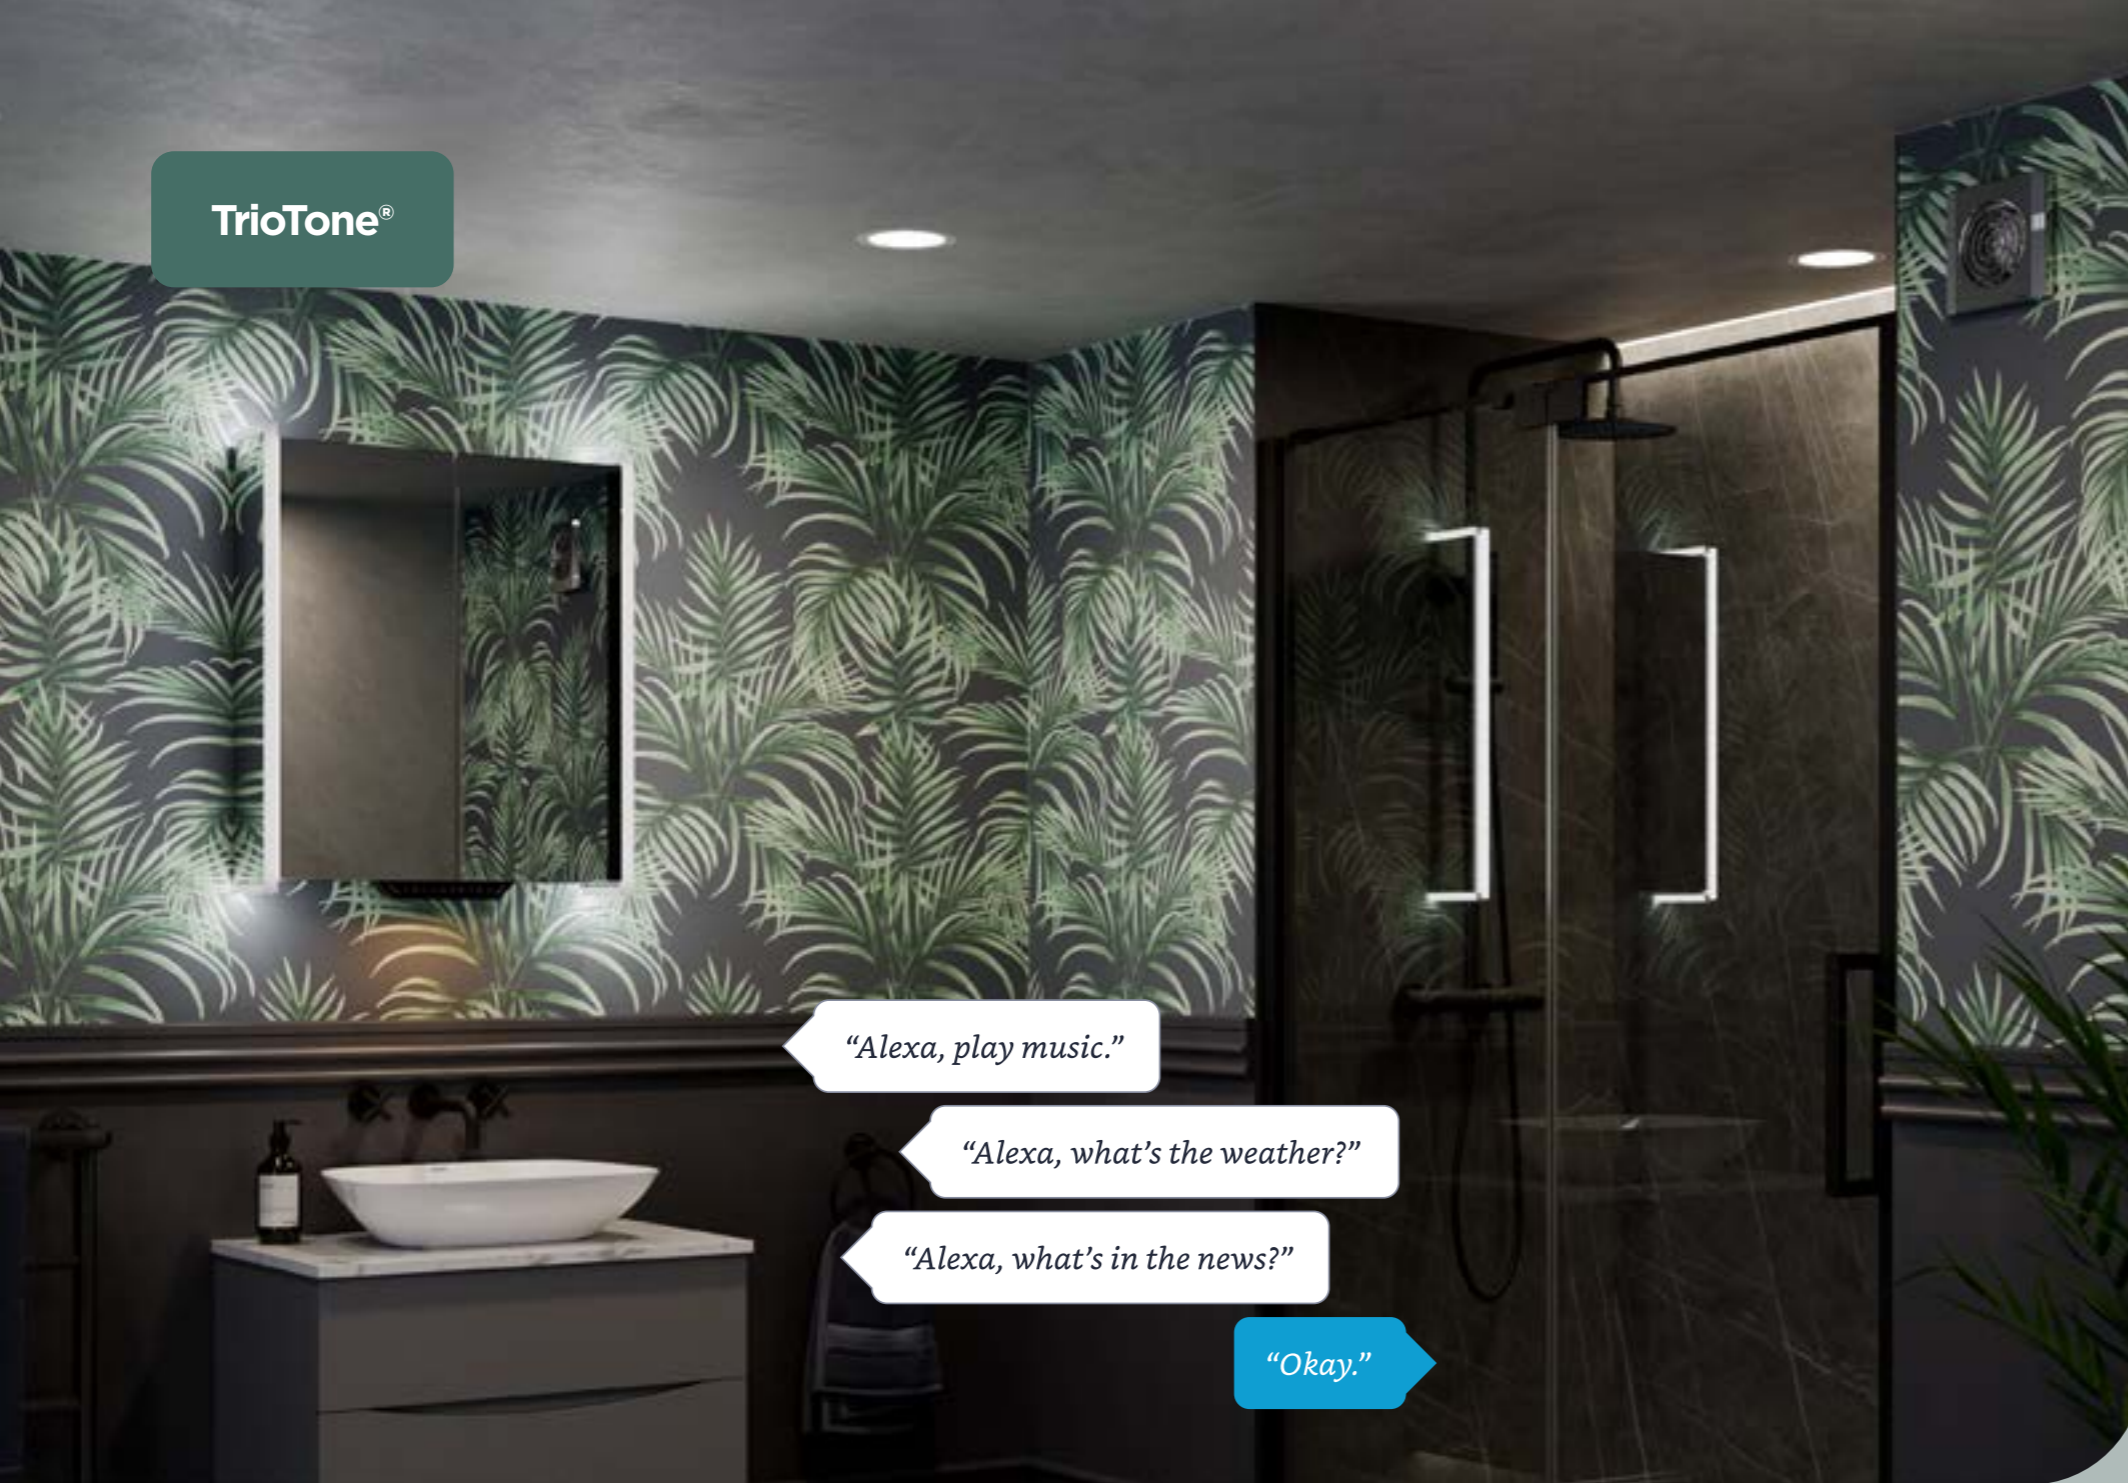

TrioTone®

"Alexa, play music."

"Alexa, what's the weather?"

"Alexa, what's in the news?"

"Okay."

Adjustable colour temperature lighting

Fantastic stereo speakers to shower you in sound

Simple control and setup with the FREE Luka app available on both the Apple App Store and Google Play

Luka Smart Cabinet

ILLUMINATED CABINET WITH ALEXA BUILT-IN

- Customise your ambience with colour selectable technology; Warm (2700K), Natural (3600K), Daylight (4200K) and Cool White (4900K) and adjust brightness with dimmable LEDs
- Edge-lit illumination provides both glare free light while casting a soft glow onto surrounding walls
- Voice control with the Alexa device to activate the mirror features or use the hub buttons for selection
- Built-in stereo speakers with Bluetooth compatibility
- Integrated demister pad for a steam free reflection
- Two adjustable glass shelves for accessories
- IP44 rating for safe use in the bathroom
- French cleat bracket installation

CODE	Design	DIMENSIONS	RRP
LS30192T0	Double Door	660 x 700mm	£1,035.35