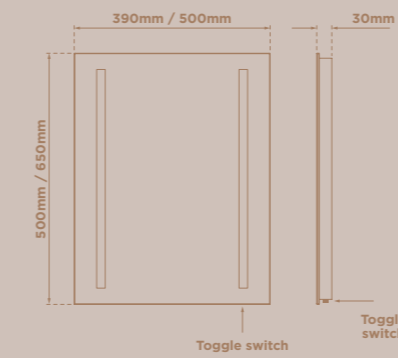

ISLA PLUS

CODE	SIZE	WATTS	BATTERIES	LED COLOUR	LUMENS	RRP
SE34395CO	390 x 500 x 30mm	3W	8 x AA	Cool (6000K)	377 lm	£145.95
SE34495CO	500 x 650 x 30mm	4.4W	8 x AA	Cool (6000K)	380 lm	£189.00

KAI PLUS