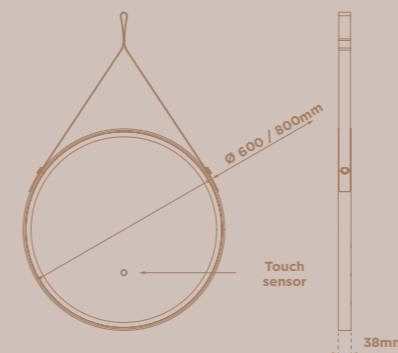

NOVA

CODE	SIZE	WATTS	VOLTAGE	LED COLOUR	LUMENS	CABLE LENGTH	RRP
SE30598TO	Ø 600 x 38mm	37.3W	240V	TrioTone®	1530 lm	1050mm	£407.40
SE30698TO	Ø 800 x 38mm	64.9W	240V	TrioTone®	2115 lm	1050mm	£468.30