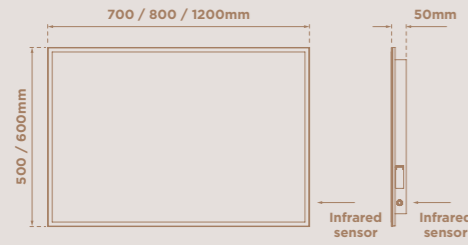

CODE	SIZE	WATTS	VOLTAGE	LED COLOUR	LUMENS	CABLE LENGTH	RRP
SE30726PO	700 x 500 x 50mm	22W	240V	CCT	1935 lm	1050mm	£399.00
SE30736PO	800 x 600 x 50mm	25W	240V	CCT	2295 lm	1050mm	£491.40
SE30746PO	1200 x 600 x 50mm	30W	240V	CCT	3015 lm	1050mm	£616.35