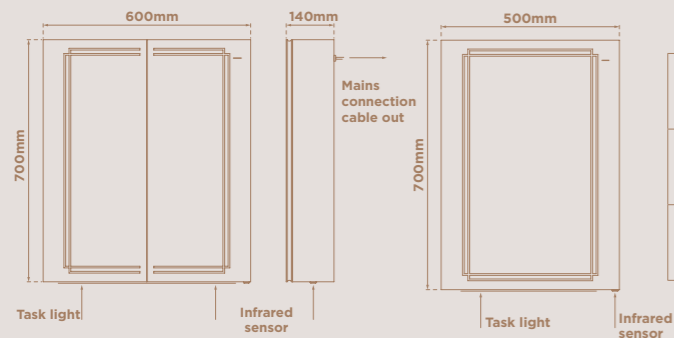

HARLOW

CODE	DESIGN	SIZE	WATTS	VOL	LED COLOUR	LUMENS	CABLE LENGTH	RRP
SE31194CO	Single Door	700 x 500 x 140mm	37.7W	240V	Cool (6000K)	4230 lm	1050mm	£679.35
SE31394CO	Double Door	700 x 600 x 140mm	53.6W	240V	Cool (6000K)	4410 lm	1050mm	£814.80