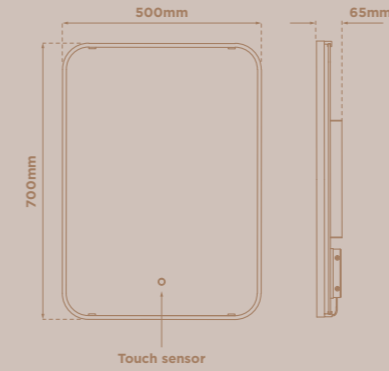

ASPECT TRIOTONE® RECTANGLE

CODE	FINISH	SIZE	WATTS	VOLTAGE	LED COLOUR	LUMENS	CABLE LENGTH	RRP
SE30398CO	Matt Black	390 x 500 x 65mm	47W	240V	TrioTone®	2967 lm	1000mm	£205.03
SE30197CO	Brushed Brass	390 x 500 x 65mm	47W	240V	TrioTone®	2967 lm	1000mm	£309.75
SE30198CO	Matt Black	500 x 700 x 65mm	47W	240V	TrioTone®	2967 lm	1000mm	£281.40
SE30191CO	Chrome	500 x 700 x 65mm	47W	240V	TrioTone®	2967 lm	1000mm	£309.75
SE30097CO	Brushed Brass	500 x 700 x 65mm	47W	240V	TrioTone®	2967 lm	1000mm	£309.75