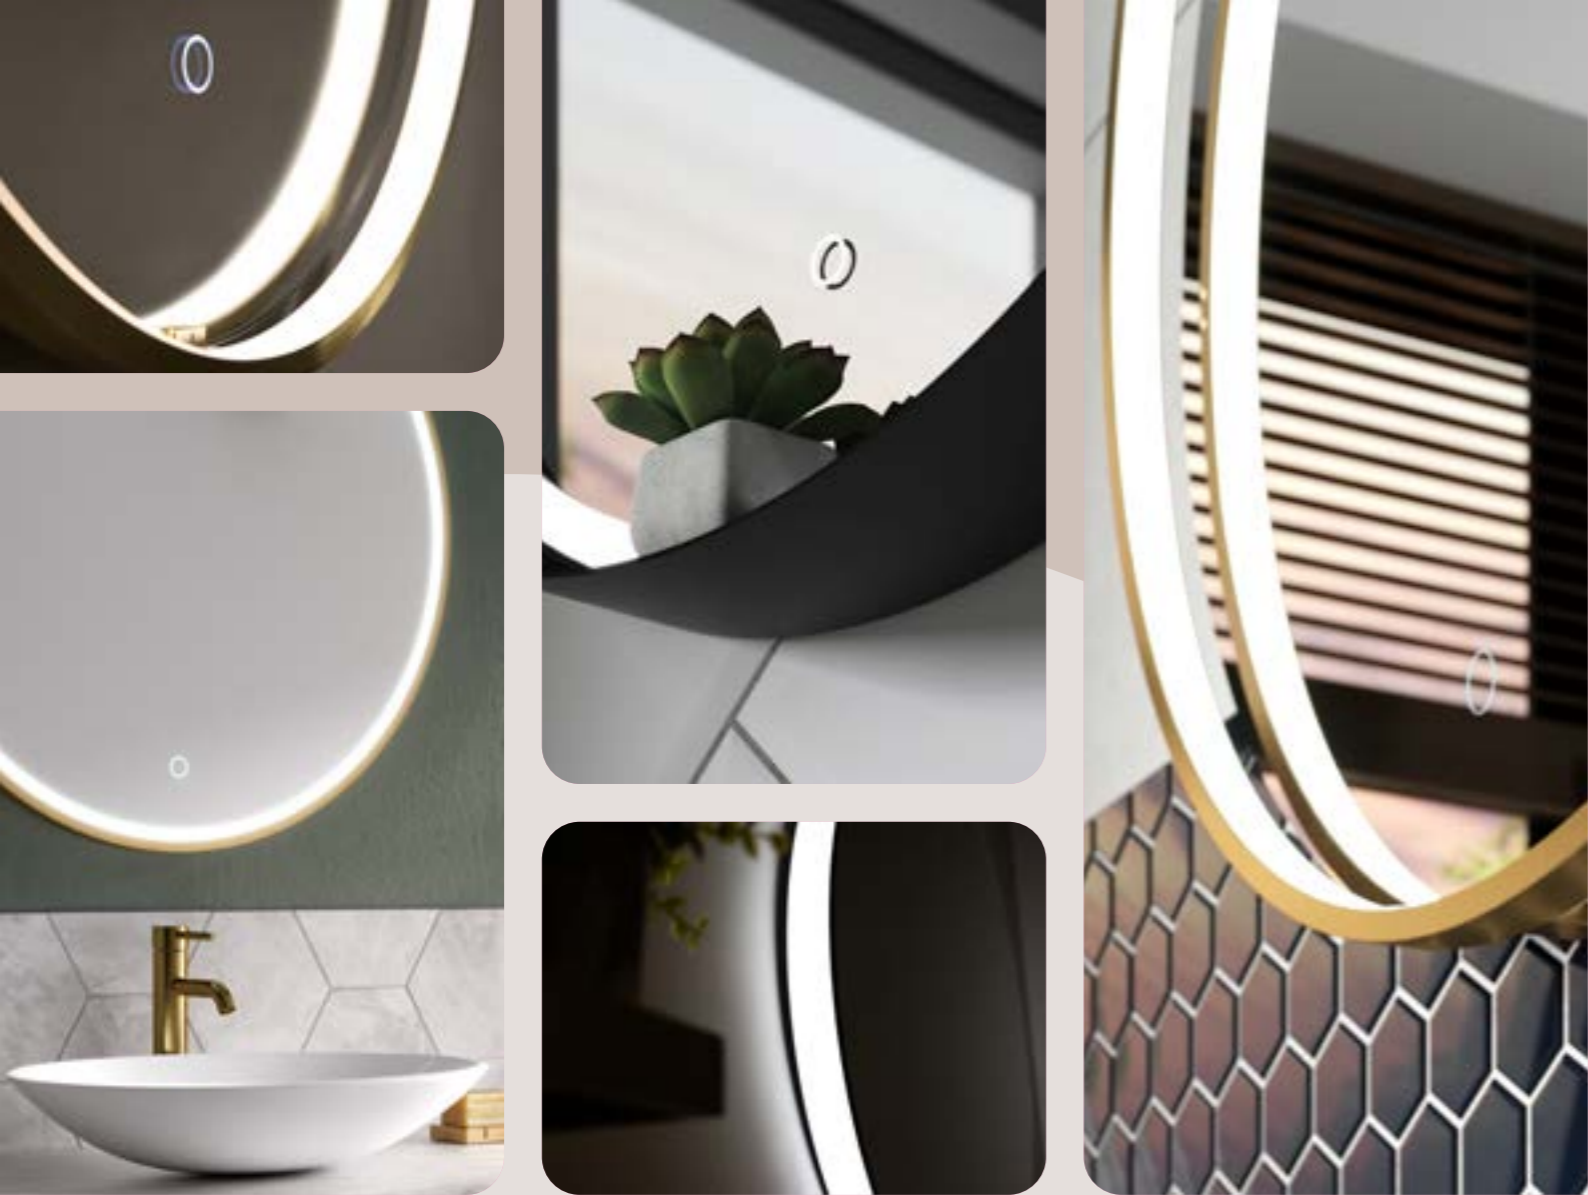

## Built-in shaver socket

A built-in shaver socket provides a discreet and practical power source for electric shavers and toothbrushes, ensuring a streamlined and clutter-free bathroom design. Designed for both convenience and safety, it removes the need for external adapters.

## Sensors

Sensors are incorporated seamlessly into the glass surface and activate the lights with a simple tap. Or IR sensors are hidden within the frame to control the lights with a wave/hold of the hand.

# Illuminated mirrors

Illuminated mirrors elevate a bathroom's design, offering perfect task lighting while creating a refined, high-end aesthetic. Their seamless integration enhances both form and function, transforming everyday routines into a luxury hotel-like experience.