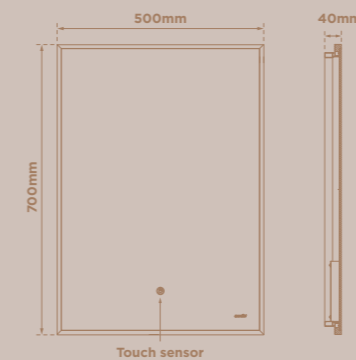

ODYSSEY

CODE	SIZE	WATTS	VOLTAGE	LED COLOUR	CABLE LENGTH	RRP
SE30195CO	500 x 700mm	46W	240V	Cool White (5000K)	1050mm	£297.79