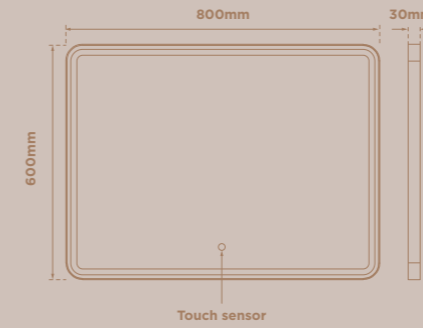

CODE	SIZE	FINISH	WATTS	VOLTAGE	LED COLOUR	LUMENS	CABLE LENGTH	RRP
SE30518PO	800 x 600 x 30mm	Matt Black	42W	240V	CCT	596 lm	1000mm	£292.95
SE30618PO	800 x 600 x 30mm	Brushed Brass	42W	240V	CCT	596 lm	1000mm	£309.75

FRONTIER PORTRAIT