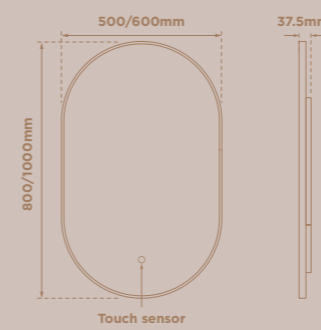

NEBULA

CODE	SIZE	FINISH	WATTS	VOLTAGE	LED COLOUR	CABLE LENGTH	RRP
SE30798PO	500 x 800mm	Black	38W	240V	CCT	1050mm	£394.23
SE30195PO	500 x 800mm	Brass	38W	240V	CCT	1050mm	£394.23
SE30197PO	500 x 800mm	Bronze	38W	240V	CCT	1050mm	£394.23
SE30898PO	600 x 1000mm	Black	60W	240V	CCT	1050mm	£564.92
SE31095PO	600 x 1000mm	Brass	60W	240V	CCT	1050mm	£564.92