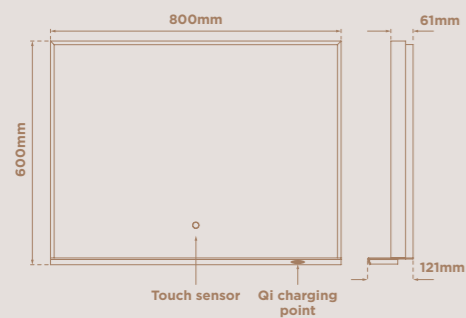

CODE	SIZE	WATTS	VOLTAGE	LED COLOUR	LUMENS	CABLE LENGTH	RRP
SE30498TO	800 x 600 x 121mm	22W	240V	TrioTone®	1200 lm	1050mm	£623.70