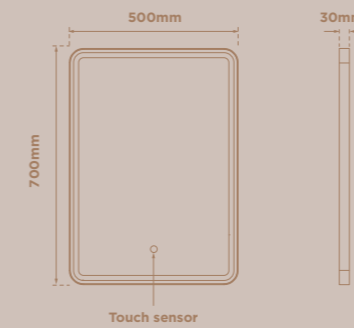

CODE	SIZE	FINISH	WATTS	VOLTAGE	LED COLOUR	LUMENS	CABLE LENGTH	RRP
SE30318PO	500 x 700 x 30mm	Matt Black	40W	240V	CCT	596 lm	1000mm	£246.75
SE30418PO	500 x 700 x 30mm	Brushed Brass	40W	240V	CCT	596 lm	1000mm	£292.95

FRONTIER ROUND