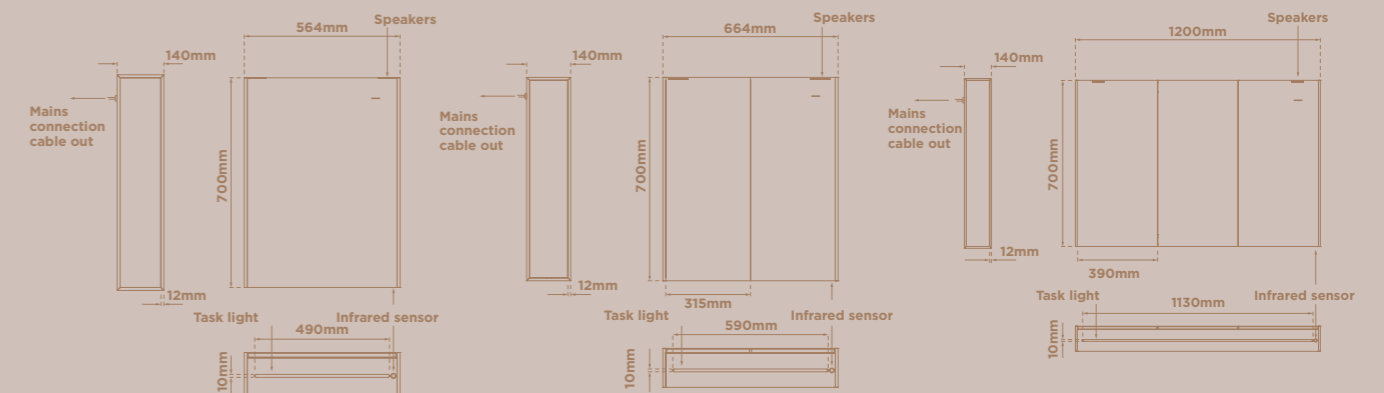

Technical drawings

ILLUMINATED CABINETS

AINSLEY (SINGLE, DOUBLE & TRIPLE)

CODE	DESIGN	SIZE	WATTS	VOLTAGE	LED COLOUR	LUMENS	CABLE LENGTH	RRP
SE30594CO	Single Door	700 x 564 x 140mm	23.1W	240V	Cool (6000K)	4320 lm	1050mm	£825.43
SE30794CO	Double Door	700 x 664 x 140mm	25W	240V	Cool (6400K)	4680 lm	1050mm	£951.30
SE30994CO	Triple Door	700 x 1200 x 140mm	28.8W	240V	Cool (6400K)	5400 lm	1450mm	£1,087.80