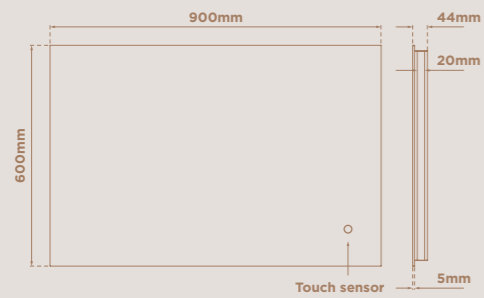

CODE	SIZE	WATTS	VOLTAGE	LED COLOUR	LUMENS	CABLE LENGTH	RRP
SE30756CO	900 x 600 x 44mm	25.4W	240V	Cool (6400K)	887 lm	1000mm	£383.25

ELEMENT