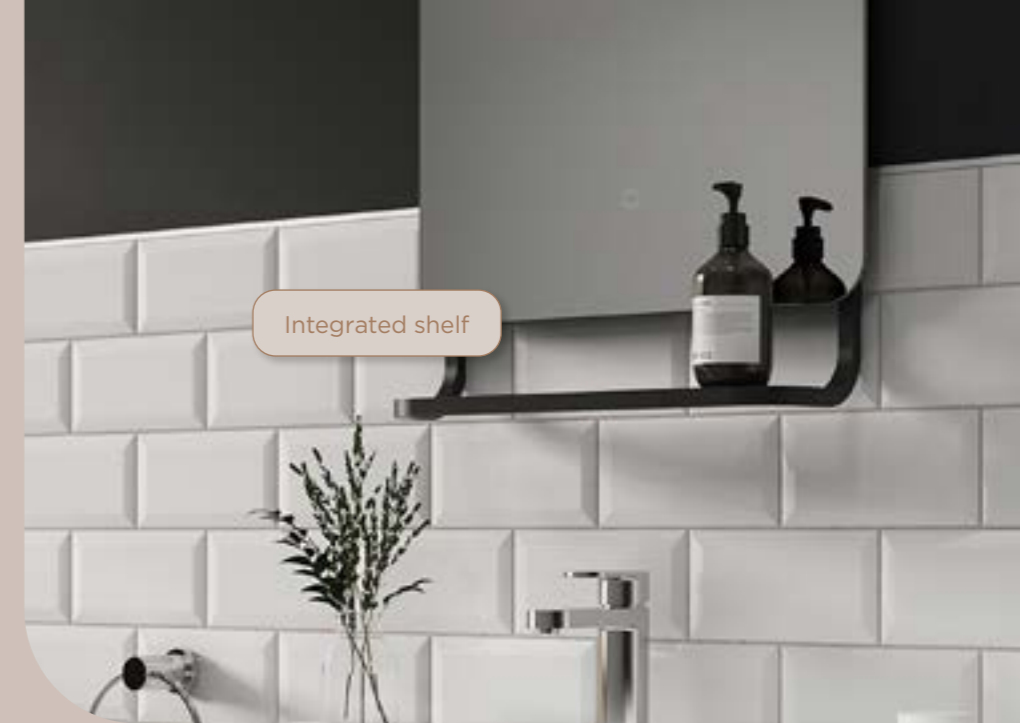

CCT

Harbour

BACKLIT LED MIRROR WITH INTEGRATED SHELF

- Transition anywhere from Warm white (3000K) to Cool white (6000K) with colour adjustable technology
- Back-lit illumination, provides an ambient soft glow
- Touch sensor to activate and control the mirror features with a simple tap
- Integrated demister pad for a steam free reflection
- Specially designed with a decorative shelf for your bathroom accessories
- IP44 rating for safe use in the bathroom
- Keyhole mounted installation

CODE	DIMENSIONS	RRP
SE30098PO	790 x 500 x 125mm	£420.41

Registered Design
Right - 6121978