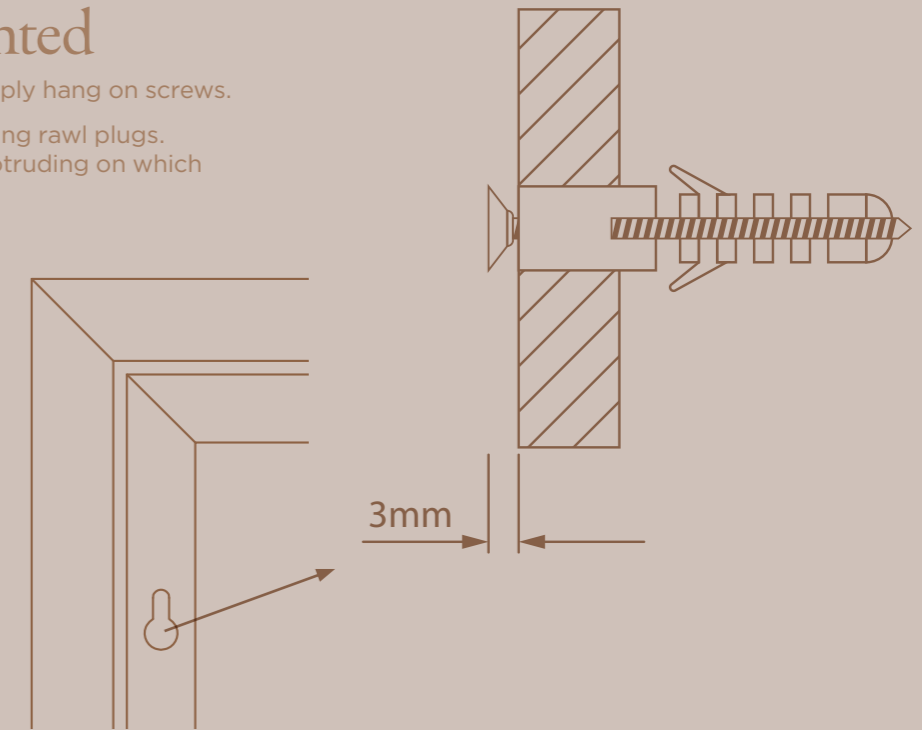

## Key-hole mounted

Key-hole mounted mirrors simply hang on screws.

Secure screws into the wall using rawl plugs. Leave approximately 3mm protruding on which to seat the keyholes.