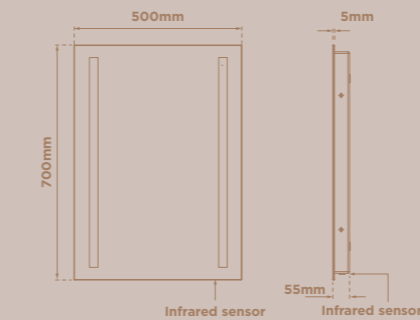

CODE	SIZE	WATTS	VOLTAGE	LED COLOUR	LUMENS	RRP
SE34195CO	500 x 700 x 55mm	35W	240V	Cool (6000K)	3000 lm	£281.40