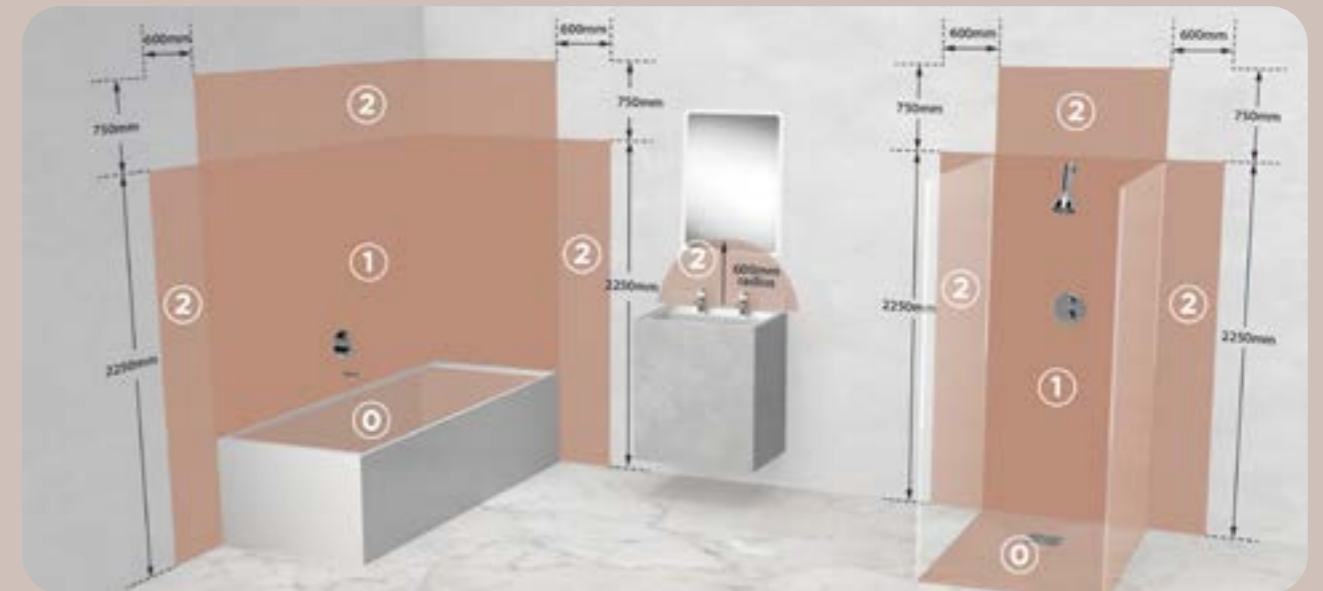

Bathroom zones & IP ratings

The most important factor when choosing bathroom lighting is to ensure that the light fitting is suitable for use in the area it will be installed. Follow the product IP rating and bathroom zone guide to select the right level of protection. The higher the rating, the greater the protection against particles and water ingress.

Using electrical equipment in bathrooms or wet rooms requires attention to safety. The IEE Wiring Regulations (18th Edition) have identified particular zones within the bathroom to indicate what type of electrical equipment can be installed.

Zone 0

Inside the bath, shower or wet room zone.

This area requires a minimum rating of IP67 and must be low voltage (12V max).

Zone 1

Up to 2250mm above bath, shower or wet room basin.

A minimum rating of IP44. For 240V fittings, a 30ma RCD must also be used to protect the circuit.

Zone 2

600mm outside a bath, shower, sink or water outlet.

A rating of at least IP44 is required.

Outside Zones

Anywhere outside zones 0, 1 and 2, where water jets are not used for cleaning purposes,

the general rules of BS7671 apply.

DUST PROTECTION

0

No protection

1

Protected against a solid object greater than 50mm (eg. a hand)

2

Protected against solid objects over 12mm (eg. fingers)

3

Protected against solid objects over 2.5mm (eg. tools)

4

Protected against solid objects over 1mm (eg. wire)

5

Limited ingress of dust permitted with no harmful deposit

6

Completely protected against ingress of dust

IP65

WATER PROTECTION

0

No protection

1

Protected against vertical falling drops of water (eg. condensation)

2

Protected against water drops at a 15 degree angle from the vertical

3

Protected against sprays up to 60 degrees from the vertical

4

Protected against sprays from any angle (eg. splashes of water)

5

Protected against light water jets from any direction

6

Protected against powerful water jets

7

Protected against water immersion (up to 30mins between 15cm and 1m)

8

Protected against long periods of water immersion under pressure