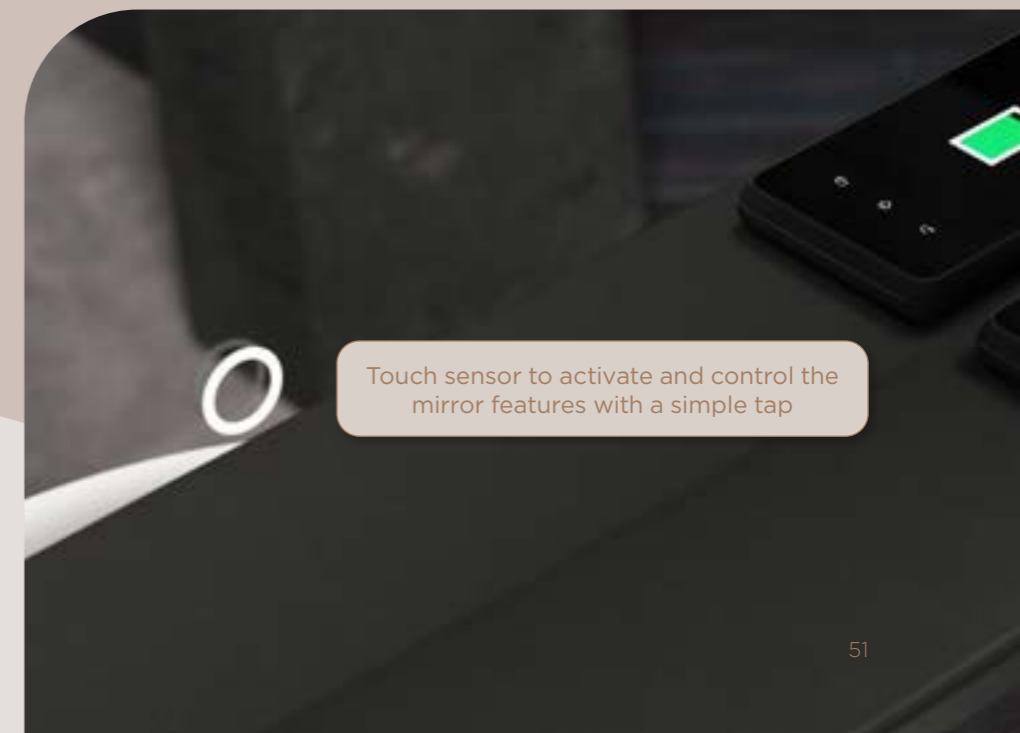

Touch sensor to activate and control the mirror features with a simple tap