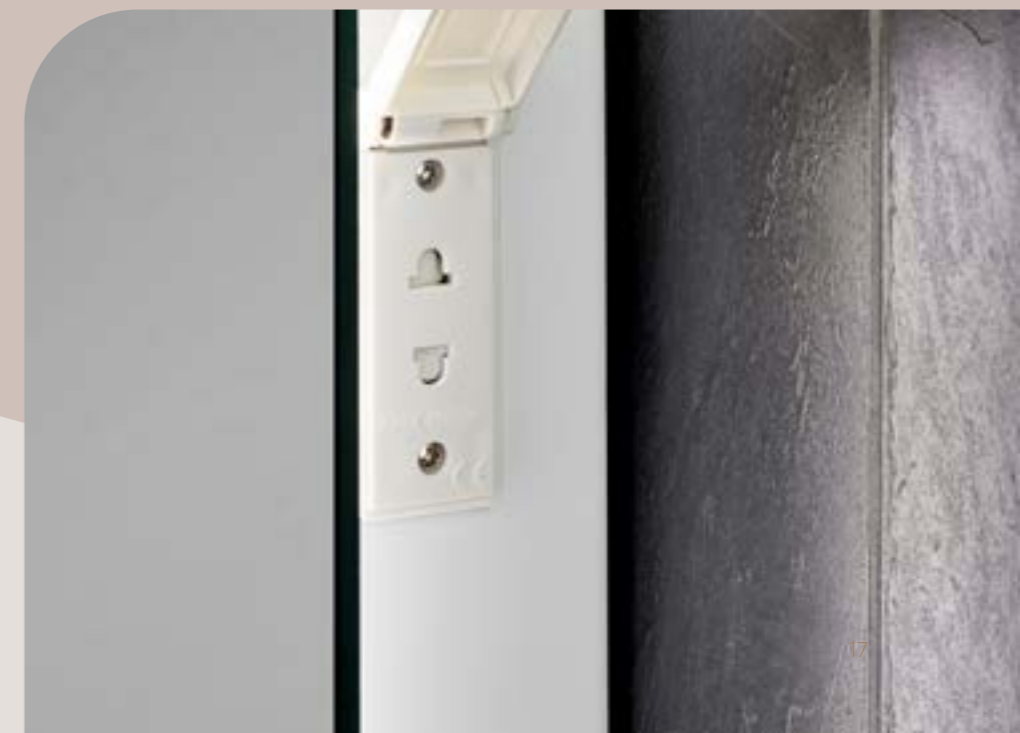

Avalon

BLUETOOTH AUDIO LED MIRROR

- Cool white light (6000K) perfect for a crisp, refreshing ambiance and adjust brightness with dimmable LEDs
- Back-lit illumination, provides an ambient soft glow
- Infra-red sensor to activate mirror features with a swipe of the hand
- Integrated demister pad for a steam free reflection
- Built-in Bluetooth speakers and shaver socket
- IP44 rating for safe use in the bathroom
- Keyhole mounted installation

CODE	DIMENSIONS	RRP
SE30673CO	700 x 500 x 70mm	£528.16