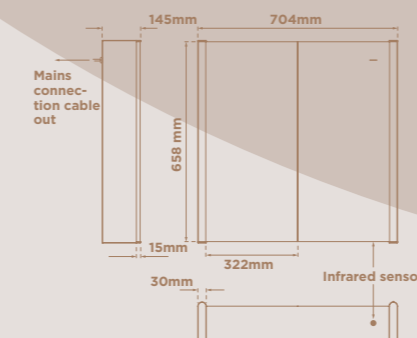

ASPEN

CODE	SIZE	WATTS	VOLTAGE	LED COLOUR	LUMENS	CABLE LENGTH	RRP
SE30816CO	658 x 704 x 145mm	15.6W	240V	Cool (6400K)	668 lm	1000mm	£980.70