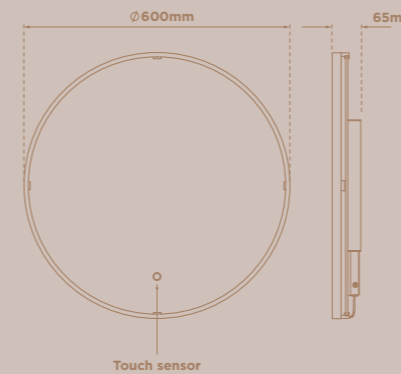

ASPECT TRIOTONE® ROUND

CODE	FINISH	SIZE	WATTS	VOLTAGE	LED COLOUR	LUMENS	CABLE LENGTH	RRP
SE170056TO	Brushed Brass	Ø 600mm	33W	240V	TrioTone®	2240 lm	1000mm	£411.18
SE170053TO	Matt Black	Ø 600mm	33W	240V	TrioTone®	2240 lm	1000mm	£386.80

AURORA