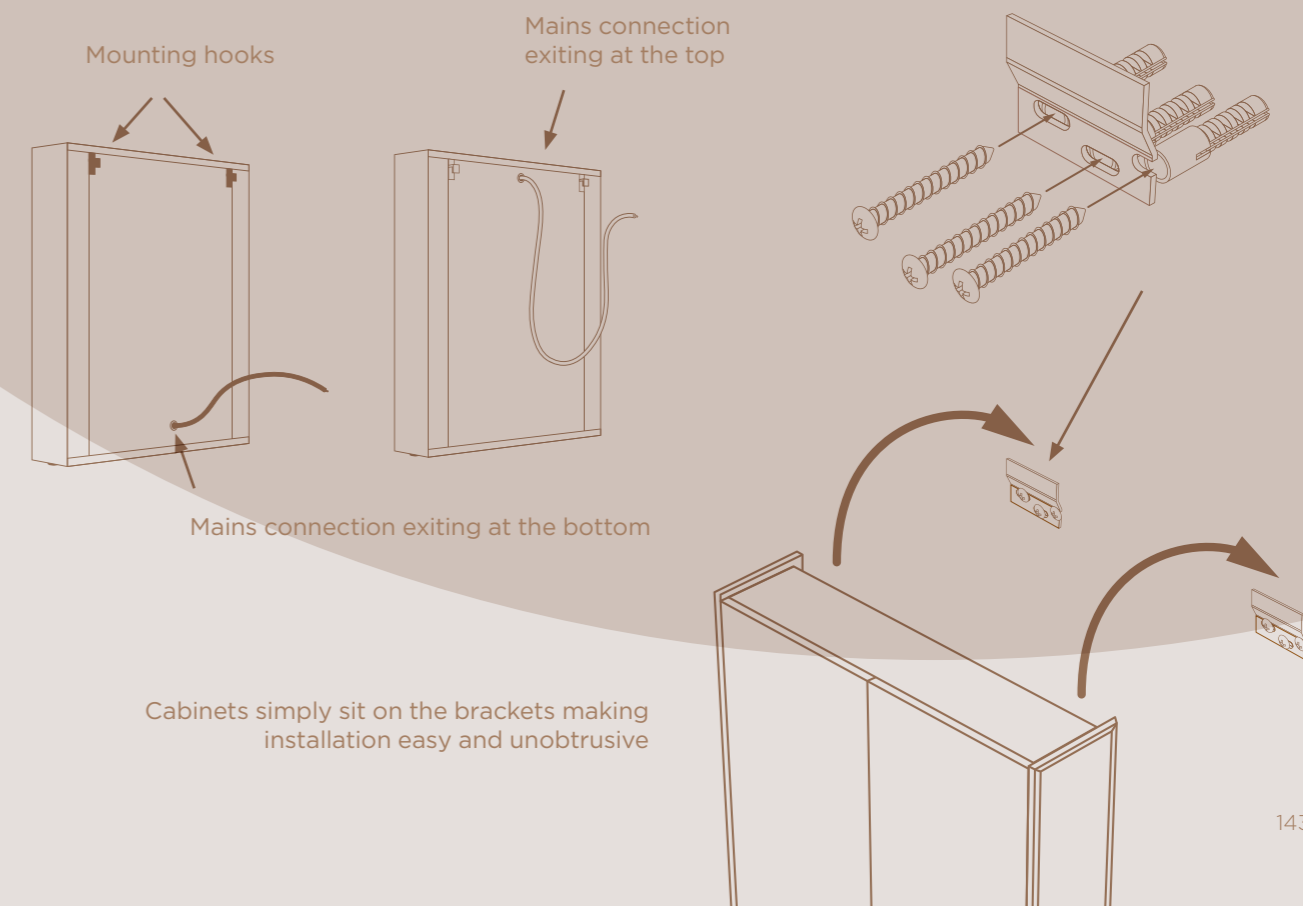

Bracket mounted cabinets

Cabinets are mains powered and supplied with the connecting cable exiting either at the top or bottom on the rear. The cabinets are supplied with all the fixings required to hang.

Secure the included mounting brackets to the wall using the screws and rawl plugs. Then seat the cabinet in place on the brackets via pre-installed hooks on the reverse of the unit.

Some mirrors and cabinets within the Sensio range are provided with a connection cable pre-installed. This is indicated on each product page with this icon denoting the length of the pre-connected cable supplied.