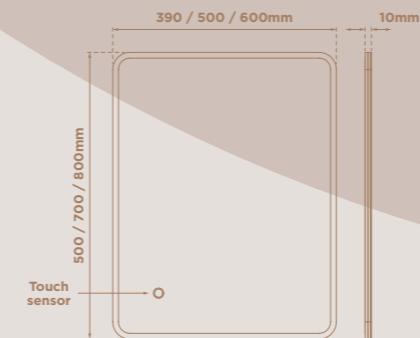

LIBRA

CODE	SIZE	WATTS	VOLTAGE	LED COLOUR	LUMENS	CABLE LENGTH	RRP
SE30795PO	390 x 500 x 10mm	30W	240V	*CCT	867 lm	2500mm	£284.55
SE30895PO	500 x 700 x 10mm	40W	240V	*CCT	1468 lm	2500mm	£378.00
SE30995PO	600 x 800 x 10mm	48W	240V	*CCT	1735 lm	2500mm	£410.55