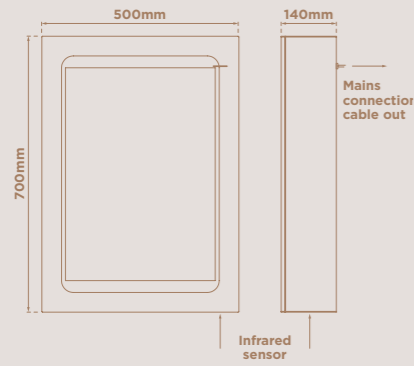

BELLE

CODE	SIZE	WATTS	VOLTAGE	LED COLOUR	LUMENS	CABLE LENGTH	RRP
SE30796CO	700 x 500 x 140mm	17.5W	240V	Cool (6400K)	660 lm	1000mm	£761.25

ECLIPSE