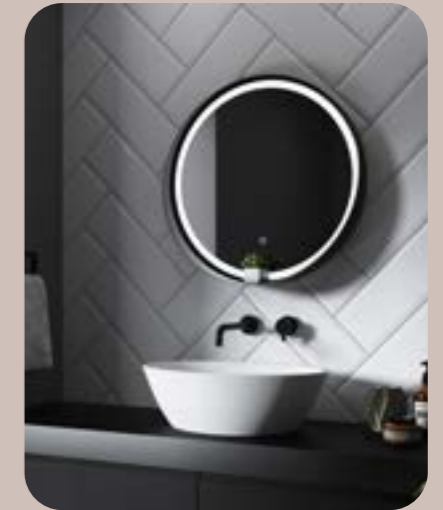

Cool white (5000K)