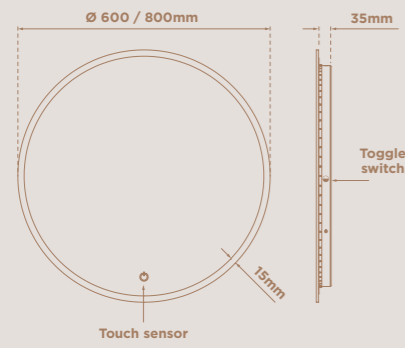

COMO

CODE	SIZE	WATTS	VOLTAGE	LED COLOUR	LUMENS	RRP
SE30682CO	Ø 600 x 35mm	23W	240V	CCT	1360 lm	£323.40
SE30095PO	Ø 800 x 35mm	30W	240V	CCT	1550 lm	£370.65
SE30015PO	Ø 1000 x 35mm	30W	240V	CCT	1550 lm	£405.88

DAWN