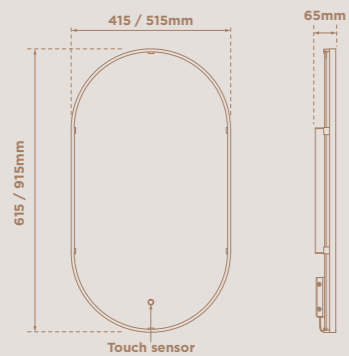

ASPECT TRIOTONE® PILL

CODE	FINISH	SIZE	WATTS	VOLTAGE	LED COLOUR	LUMENS	CABLE LENGTH	RRP
SE170033TO	Matt Black	400mm x 600mm	33W	240V	TrioTone®	2240 lm	1000mm	£257.99
SE170036TO	Brushed Brass	400mm x 600mm	33W	240V	TrioTone®	2240 lm	1000mm	£274.03
SE170043TO	Matt Black	500mm x 900mm	33W	240V	TrioTone®	2240 lm	1000mm	£337.03
SE170046TO	Brushed Brass	500mm x 900mm	33W	240V	TrioTone®	2240 lm	1000mm	£353.08