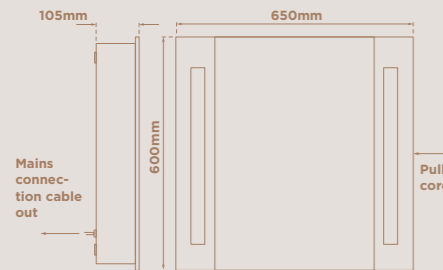

CODE	SIZE	WATTS	VOLTAGE	LED COLOUR	LUMENS	CABLE LENGTH	RRP
SE34295CO	650 x 600 x 105mm	4.2W	240V	6000K	471 lm	1000mm	£421.05