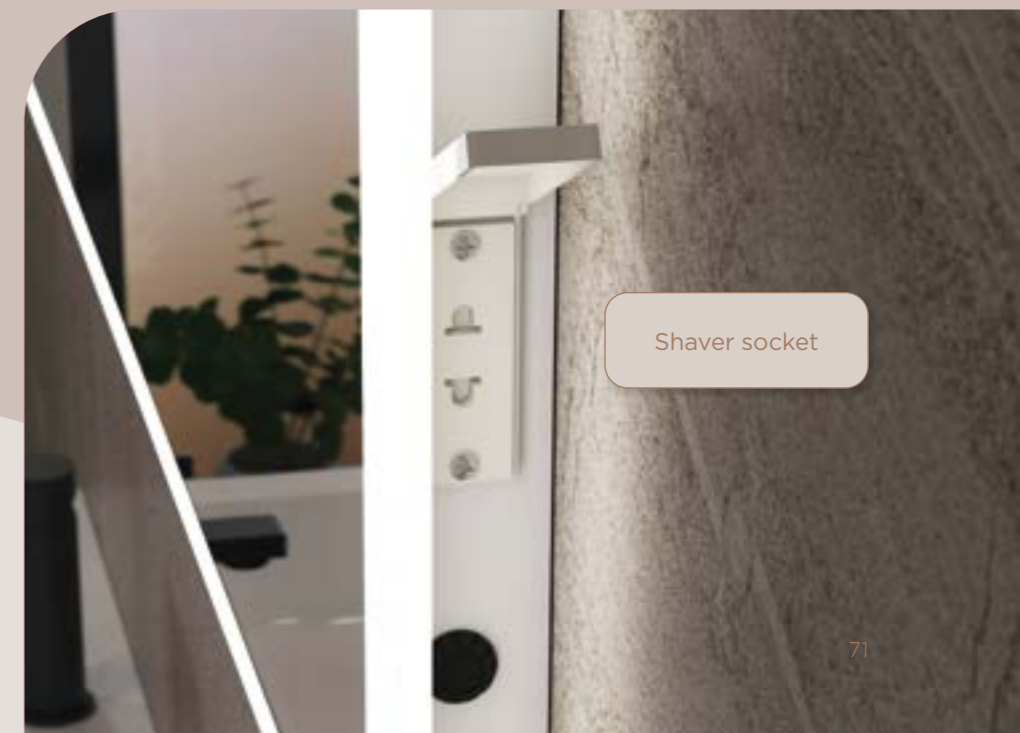

Shaver socket