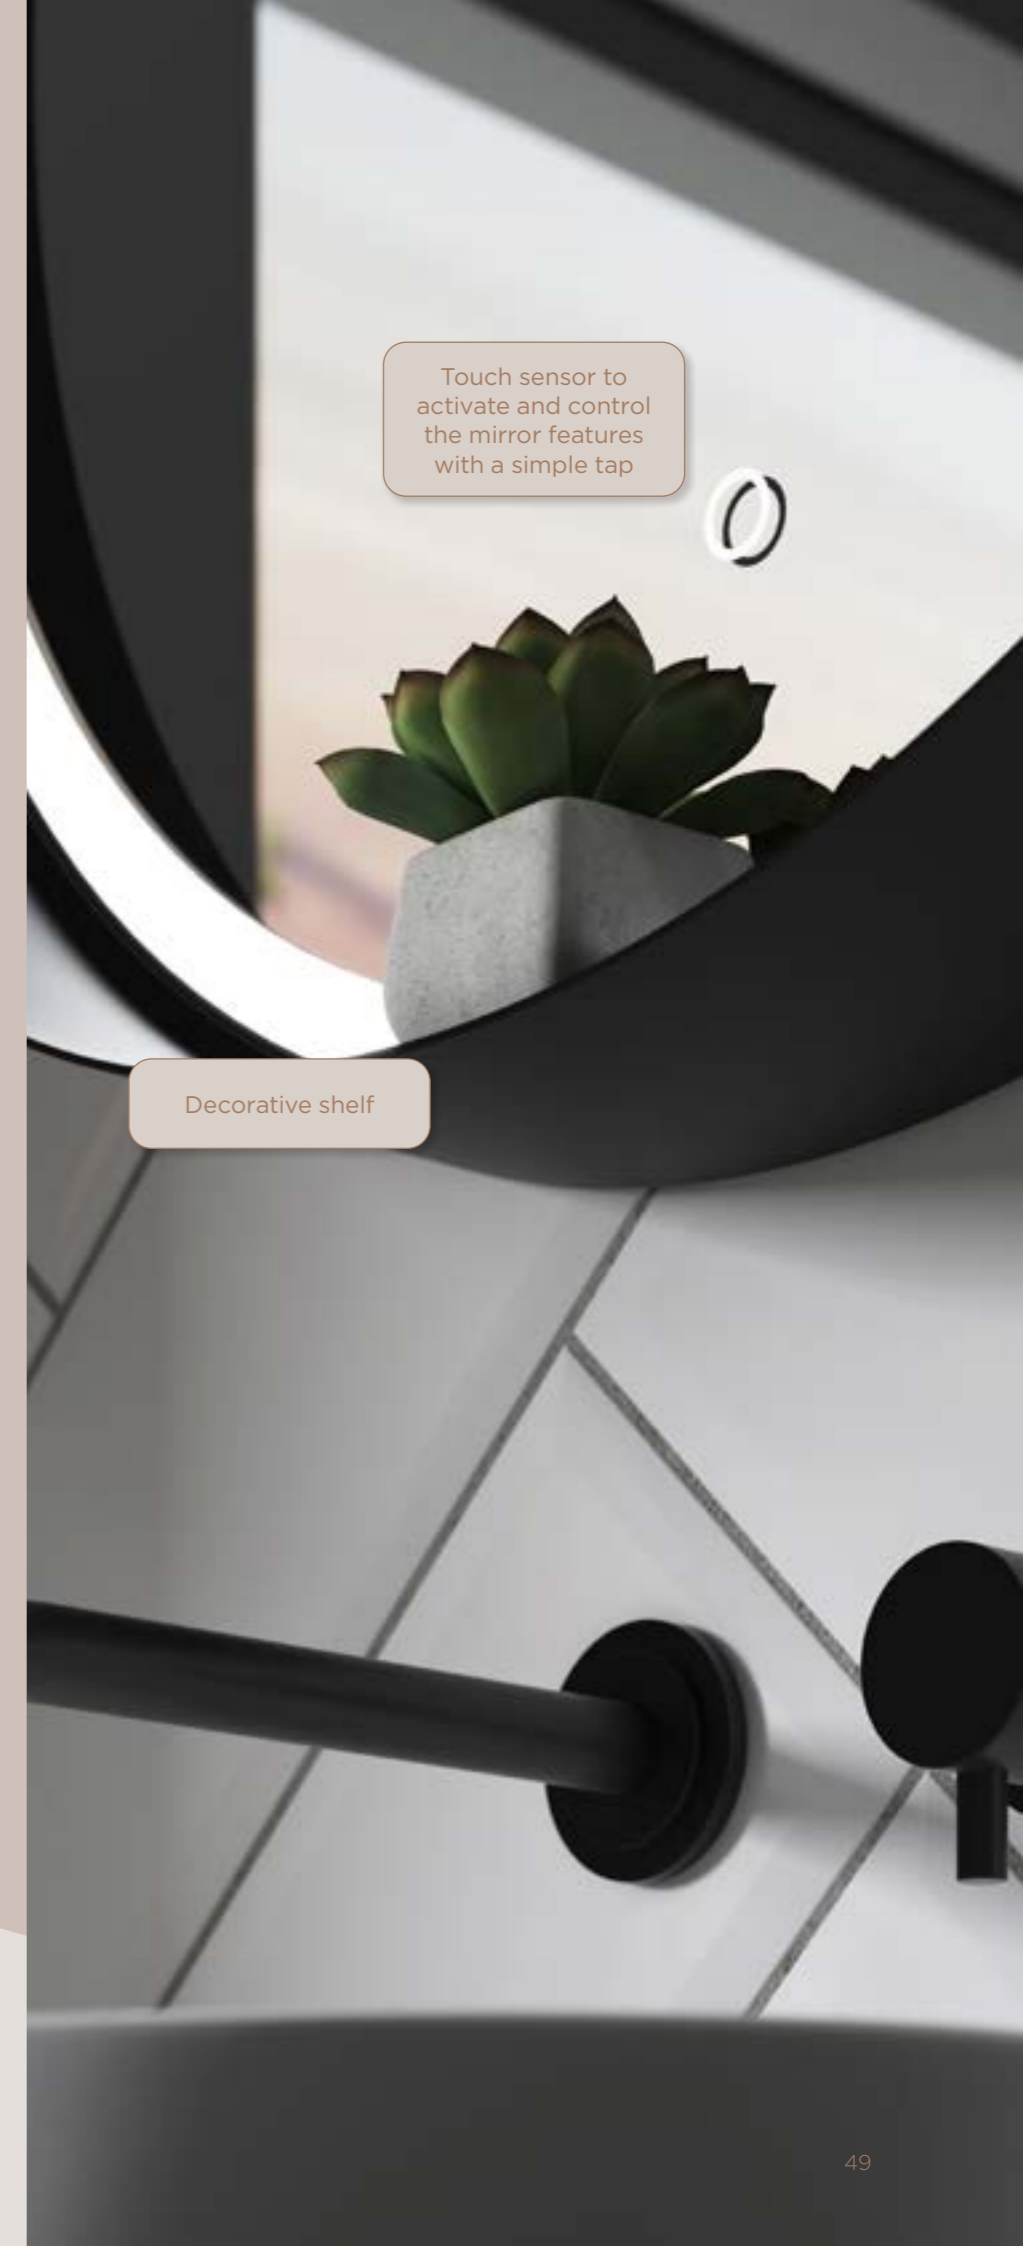

## FLOATING EDGE, LED ILLUMINATED FRAME MIRROR

- Customise your ambience with colour selectable technology; Warm (2700K), Natural (4000K) and Cool white (6000K) and adjust brightness with dimmable LEDs
- Front-lit illumination, provides a glare-free light for close up tasks like shaving and makeup application
- Touch sensor to activate and control the mirror features with a simple tap
- Integrated demister pad for a steam free reflection
- IP44 rating for safe use in the bathroom
- Keyhole mounted installation

Floating edge,  
LED illuminated  
frame mirror

TrioTone®

Touch sensor to activate and control the mirror features with a simple tap

Decorative shelf