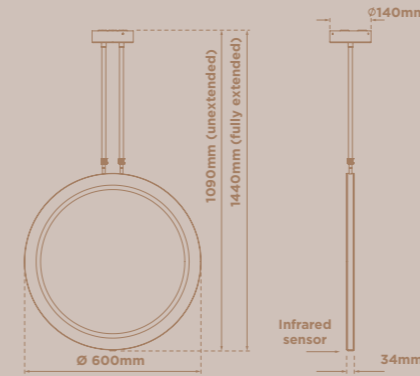

IVY

CODE	SIZE	WATTS	VOLTAGE	LED COLOUR	LUMENS	CABLE LENGTH	RRP
SE30298PO	Ø 600 x 34mm	30W	240V	CCT	1728 lm	1000mm	£300.30