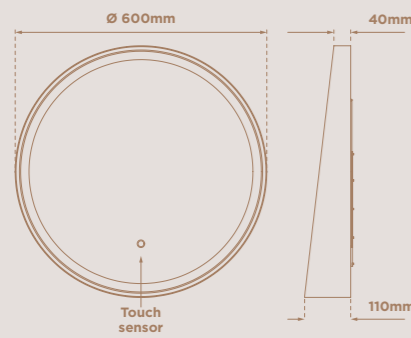

CODE	SIZE	WATTS	VOLTAGE	LED COLOUR	LUMENS	CABLE LENGTH	RRP
SE30398TO	Ø 600 x 110mm	16W	240V	TrioTone®	1440lm	1050mm	£464.10

EDEN