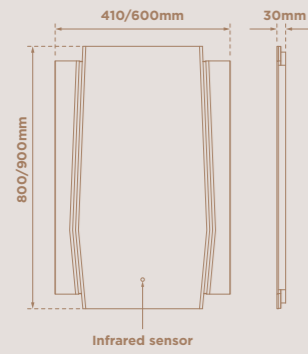

GATSBY

CODE	SIZE	WATTS	VOLTAGE	LED COLOUR	CABLE LENGTH	RRP
SE30695PO	600 x 900mm	44W	240V	CCT	1050mm	£683.42

GLIMMER PRO