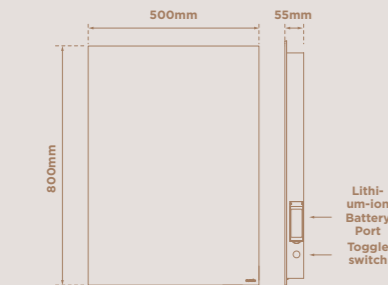

LUSTRO

CODE	SIZE	WATTS	VOL	LED COLOUR	LUMENS	RRP
SE140049NO	390 x 500mm	2.7W	12V	Natural white (4000K)	188 lm	£159.08
SE140059NO	500 x 700mm	2.7W	12V	Natural white (4000K)	188 lm	£190.61
SE140069NO	500 x 800mm (Oval)	2.7W	12V	Natural white (4000K)	188 lm	£181.84
SE140079NO	Ø 600mm	2.7W	12V	Natural white (4000K)	188 lm	£160.42