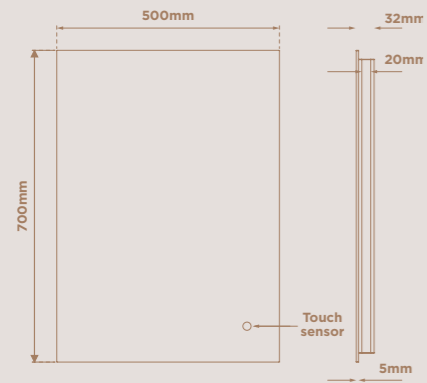

SERENITY DUO

CODE	SIZE	WATTS	VOLTAGE	LED COLOUR	LUMENS	CABLE LENGTH	RRP
SE30716DM0	700 x 500 x 32mm	33.3W	240V	Cool (6400K) / Warm (4100K)	673 lm	1000mm	£347.55