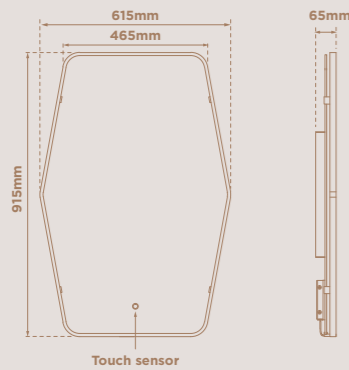

Technical drawings

ILLUMINATED MIRRORS

ASPECT TRIOTONE® ART DECO

CODE	FINISH	SIZE	WATTS	VOLTAGE	LED COLOUR	LUMENS	CABLE LENGTH	RRP
SE170056TO	Brushed Brass	600 x 900mm	33W	240V	TrioTone®	2240 lm	1000mm	£411.18
SE170053TO	Matt Black	600 x 900mm	33W	240V	TrioTone®	2240 lm	1000mm	£386.80

ASPECT TRIOTONE® CURVE