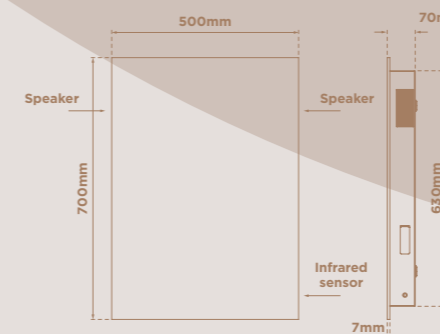

### AVALON

CODE	SIZE	WATTS	VOLTAGE	LED COLOUR	LUMENS	CABLE LENGTH	RRP
SE30673CO	700 x 500 x 70mm	21.2W	240V	Cool (6000K)	3960lm	1050mm	£528.15