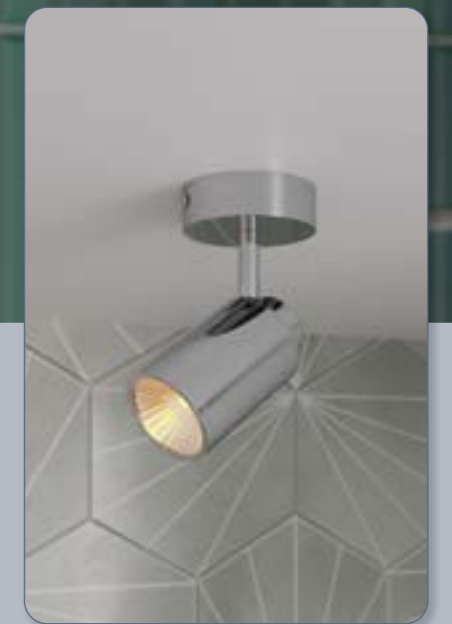

CODE	MODEL	LED COLOUR	RRP
SE626910	Lukso 1	GU10 bulbs (not supplied)	£51.80
SE627910	Lukso 3	GU10 bulbs (not supplied)	£144.72