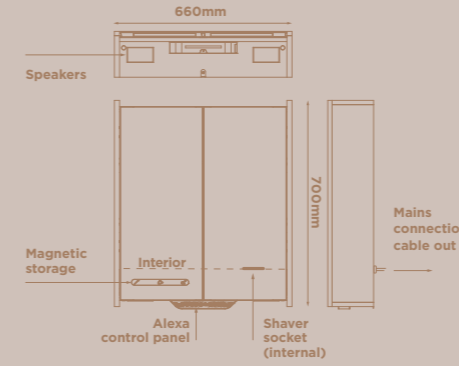

LUKA

CODE	DESIGN	SIZE	VOLTAGE	LED COLOUR	CABLE LENGTH	RRP
LS30192TO	Double Door	660 x 700mm	240V	2800-4900K	1050mm	£1,035.34

SONNET