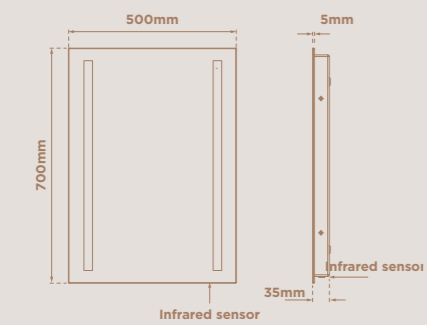

CODE	SIZE	WATTS	VOLTAGE	LED COLOUR	LUMENS	RRP
SE34095CO	500 x 700 x 35mm	33W	240V	Cool (6000K)	2828 lm	£224.70