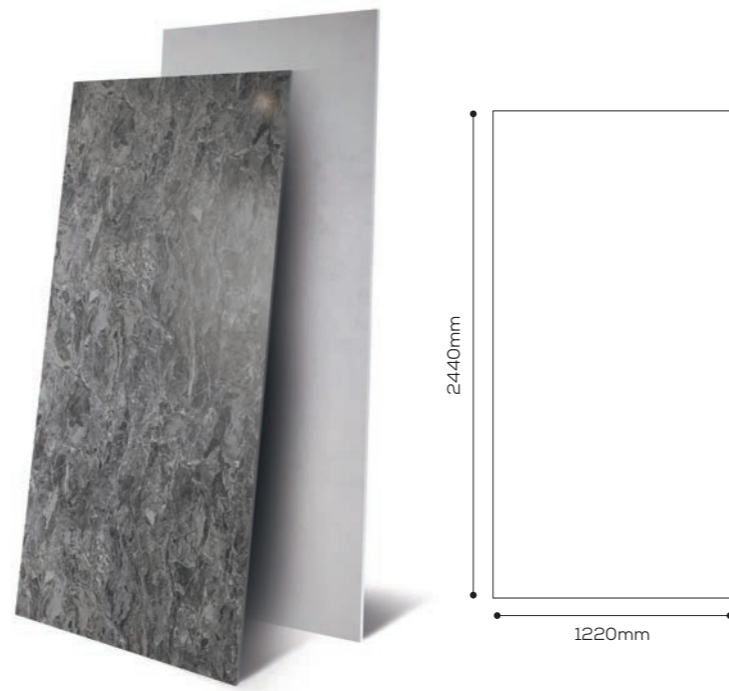

Fitting more than one panel on a wall?

Why not try **metrowall TAG**, our unique click system. Our special tongue and groove allows for simple alignment of two edges to ensure a clean flush fit.

Each panel has both edges machine profiled – one with the 'tongue' and one with the 'groove'. When one panel is fitted the second panel is simply offered together at a slight angle and the join is perfectly aligned.

Where panelling is more than a 2 panel 'L' or 3 panel 'U', **TAG** is the perfect solution for a flush finish.

Sealant can be applied behind the panels on the joint line or in the joint itself. Colour matched TopSeal gives a neat finish and can help disguise any minor visible joint line.

metrowall tongueandgroove - Linen

specification

Each panel measures 2440 x 1220 x 4.8mm. **metrowall** can easily be cut on site using standard woodworking tools and no re-sealing is required.

Bonding to the walls can be achieved using our combined adhesive and sealant which can also be used in combination with our range of décor matched trims.