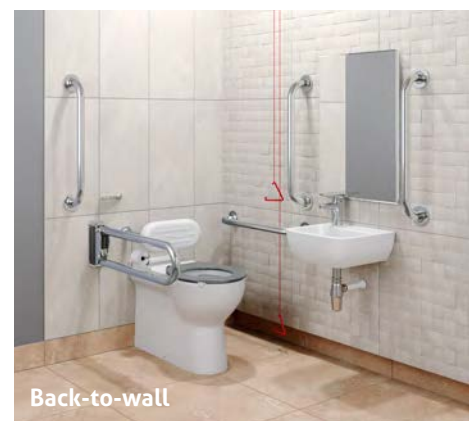

Grab Rails

Standard Doc M packs include 5 support rails, with one being a hinged rail that moves up and down to provide clear access to the WC. Grab rails are available with concealed fixings and a wide range of colours are available to visually aid users.