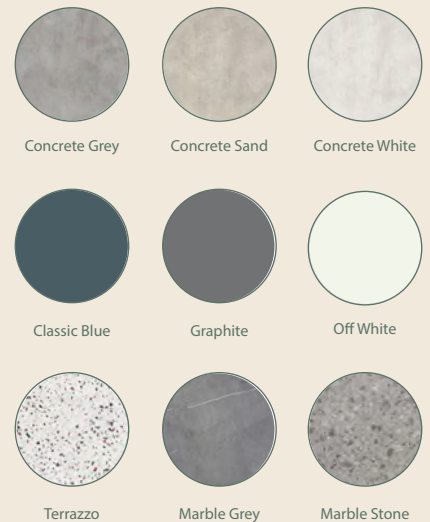

Colour Options