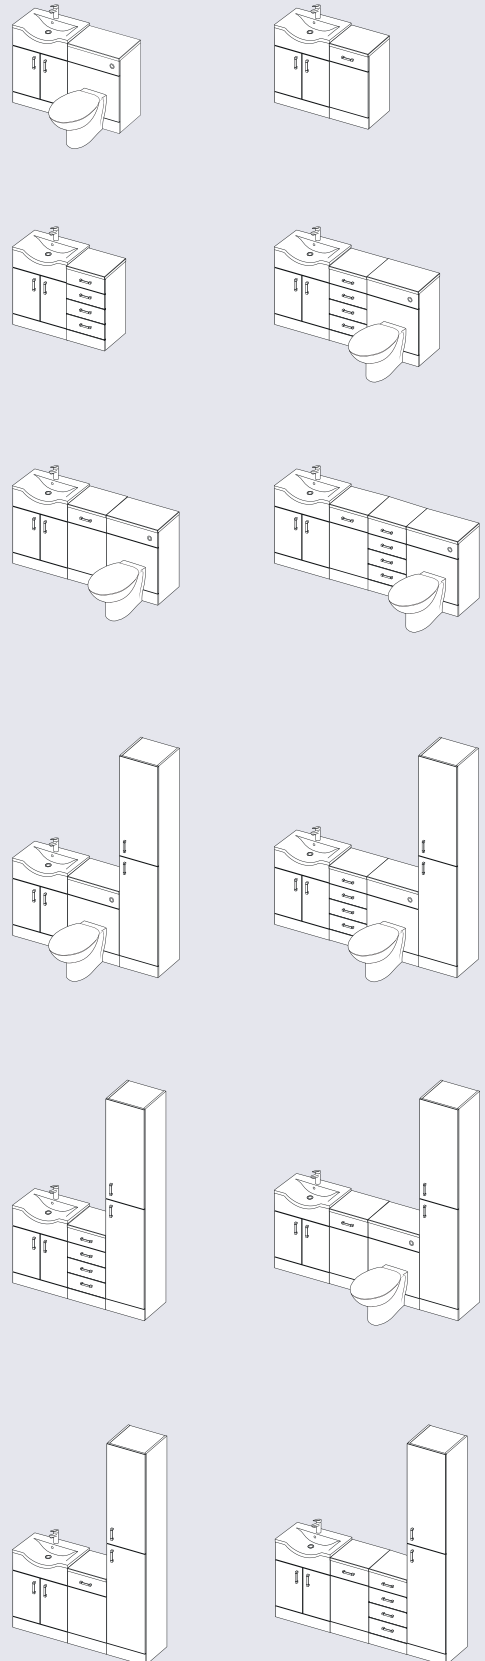

Furniture configuration options

Note: Tall unit not compatible to sit side by side with basin unit