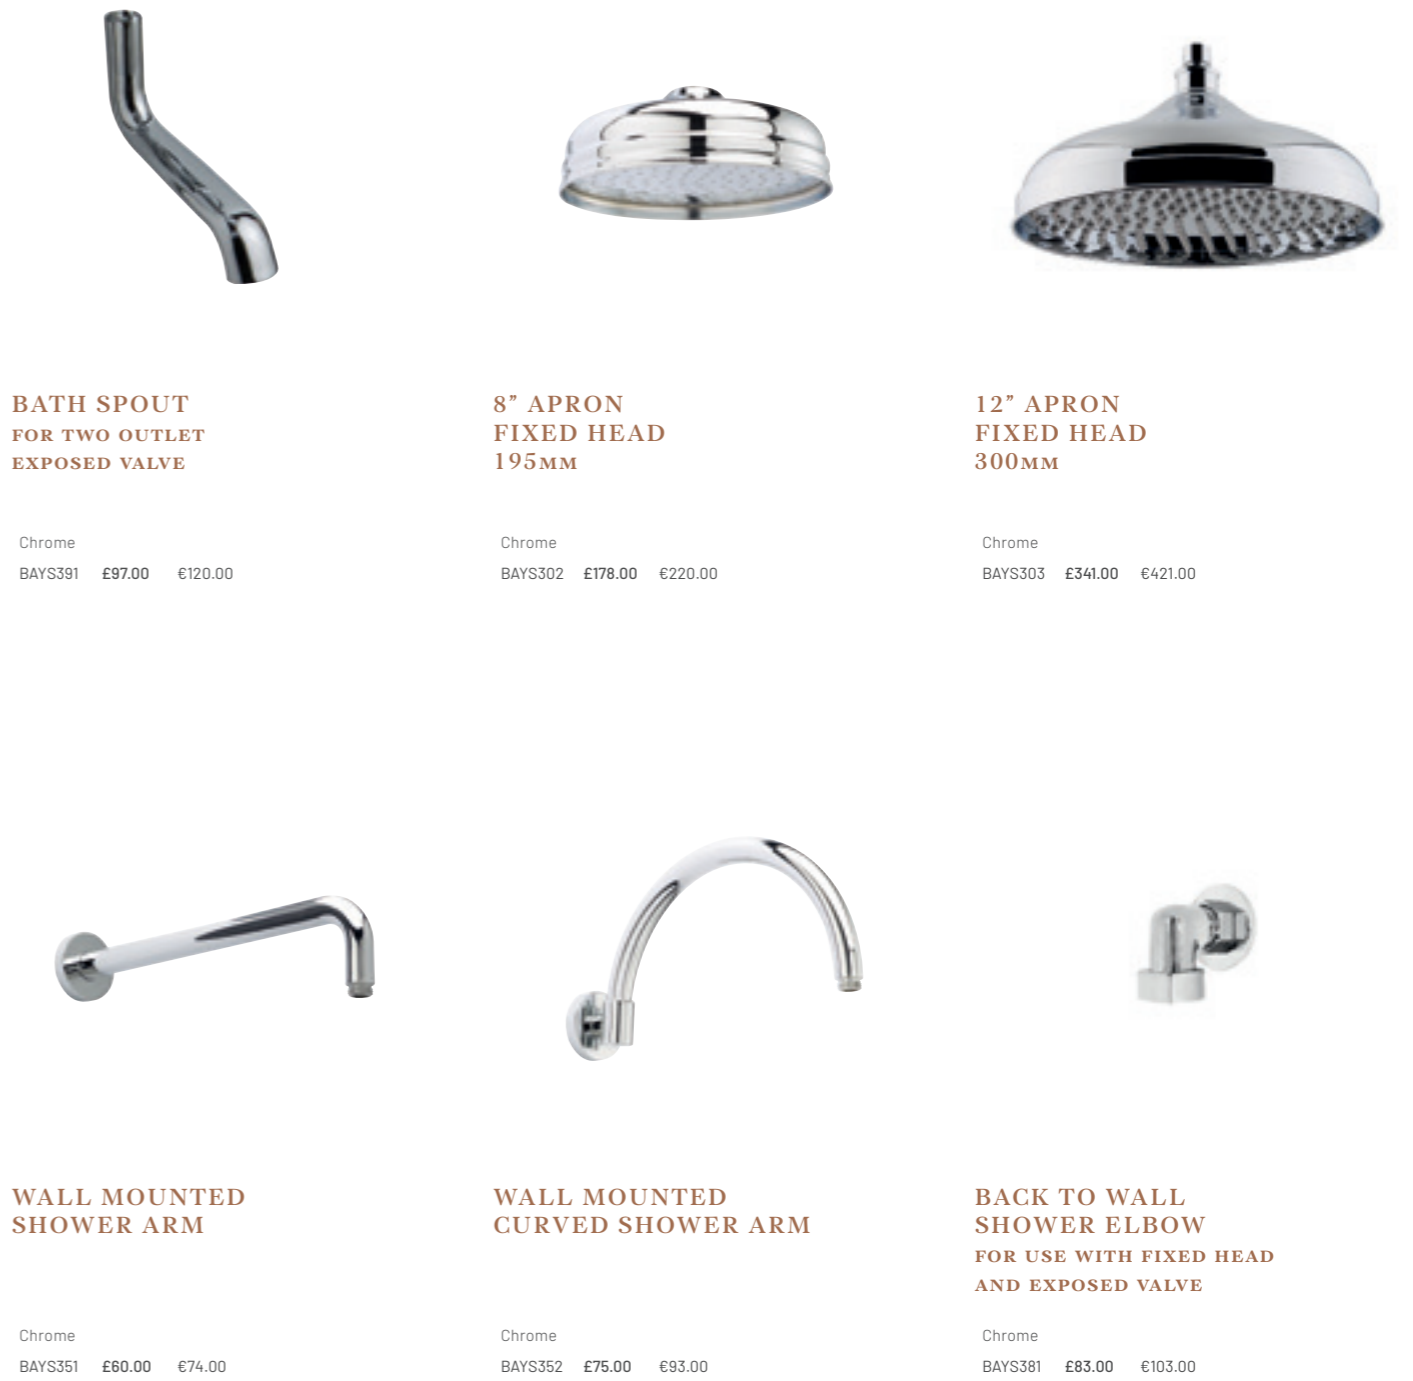

Chrome
Works with: Bath Shower Mixer
BAYS207 £295.00 €364.00

**RIGID RISER KIT
WITH CONCEALED ELBOW
AND 12" APRON HEAD**

Chrome
Works with: Concealed Valve
BAYS206 £873.00 €1,078.00

CONCEALED SHOWER VALVE KITS

SHOWERS

Traditional Shower Valve Kits

TRADITIONAL SHOWER VALVE & KIT

Brushed Brass
BAYS214 £742.00 €916.00

TRADITIONAL SHOWER VALVE & KIT/DIVERTER

White & Brushed Brass
BAYS213 £946.00 €1,168.00

SHOWERS

Shower Heads

BATH SPOUT FOR TWO OUTLET EXPOSED VALVE

Chrome
BAYS391 £97.00 €120.00

8" APRON FIXED HEAD 195MM

Chrome
BAYS302 £178.00 €220.00

12" APRON FIXED HEAD 300MM

Chrome
BAYS303 £341.00 €421.00

WALL MOUNTED SHOWER ARM

Chrome
BAYS351 £60.00 €74.00

WALL MOUNTED CURVED SHOWER ARM

Chrome
BAYS352 £75.00 €93.00

BACK TO WALL SHOWER ELBOW FOR USE WITH FIXED HEAD AND EXPOSED VALVE

Chrome
BAYS381 £83.00 €103.00

BAYSWATER

HEATING & ACCESSORIES